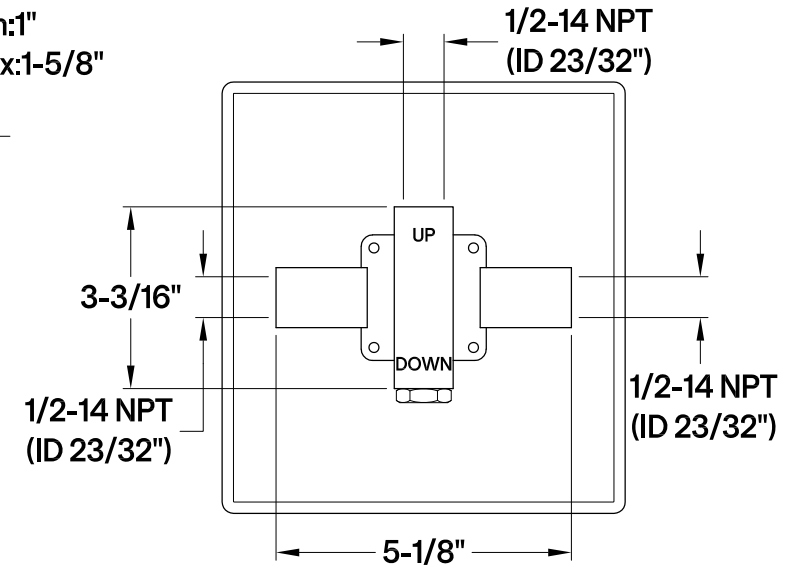

## KB6140,1,2,3,6,7,8NDLE

Single Handle Pressure Balanced Tub & Shower Faucet, Valve Trim Only

### Bracket