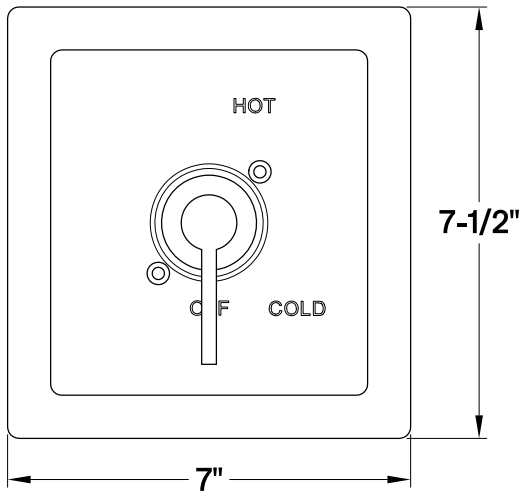

## KB6140,1,2,3,6,7,8NDLE

Single Handle Pressure Balanced Tub & Shower Faucet, Valve Trim Only

### Bracket