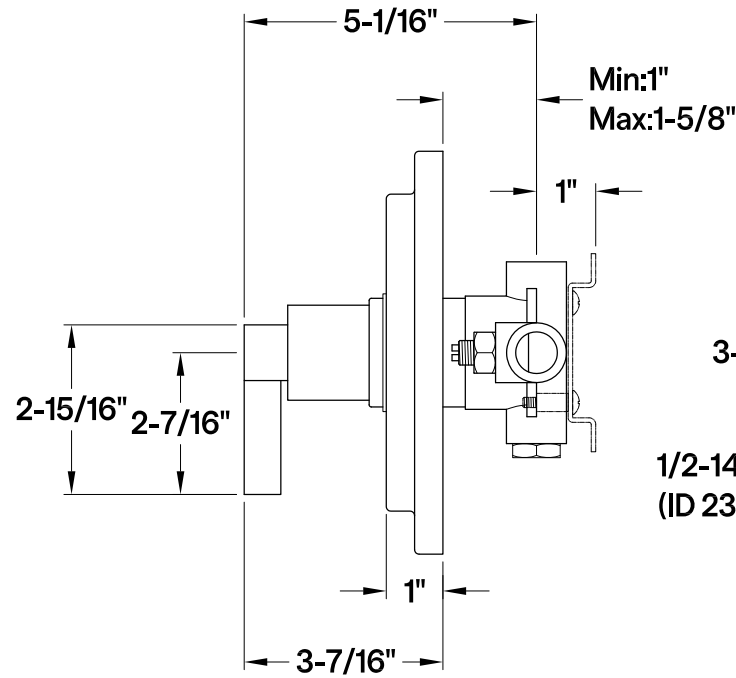

## KB6140,1,2,3,6,7,8NDLE

Single Handle Pressure Balanced Tub & Shower Faucet, Valve Trim Only

### Bracket