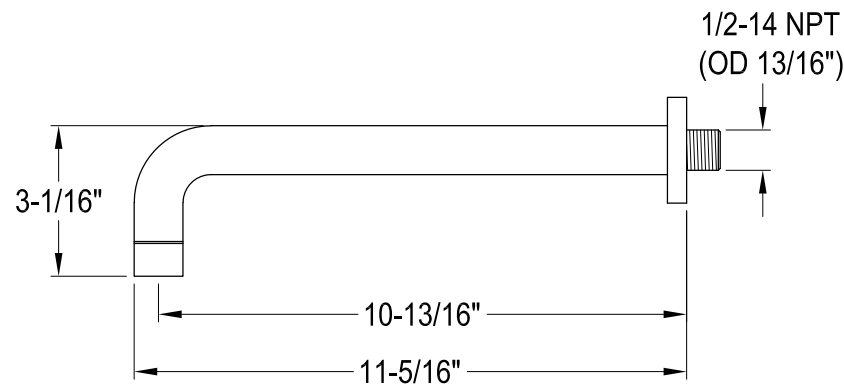

# KB6331,2,7,8DXTO

Single Handle Pressure Balanced Tub & Shower Faucet, Tub Only

## Bracket