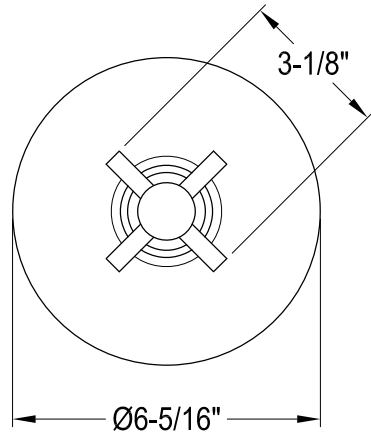

# KB6331,2,7,8DXTO

Single Handle Pressure Balanced Tub & Shower Faucet, Tub Only

## Bracket