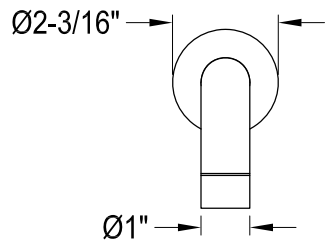

# KB6331,2,7,8DXTO

Single Handle Pressure Balanced Tub & Shower Faucet, Tub Only

## Bracket