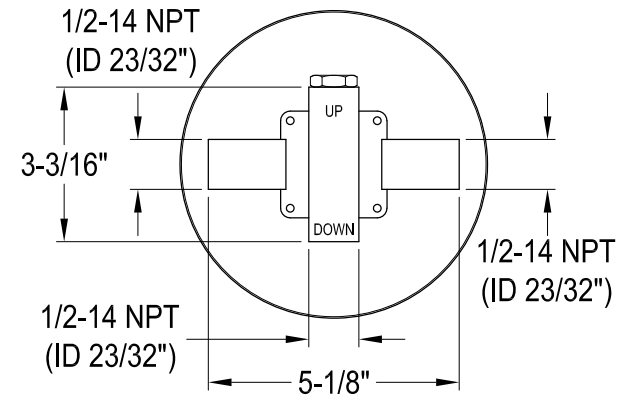

# KB6331,2,7,8DXTO

Single Handle Pressure Balanced Tub & Shower Faucet, Tub Only

## Bracket