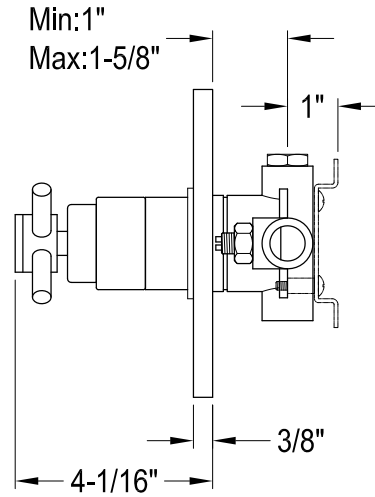

# KB6331,2,7,8DXTO

Single Handle Pressure Balanced Tub & Shower Faucet, Tub Only

## Bracket