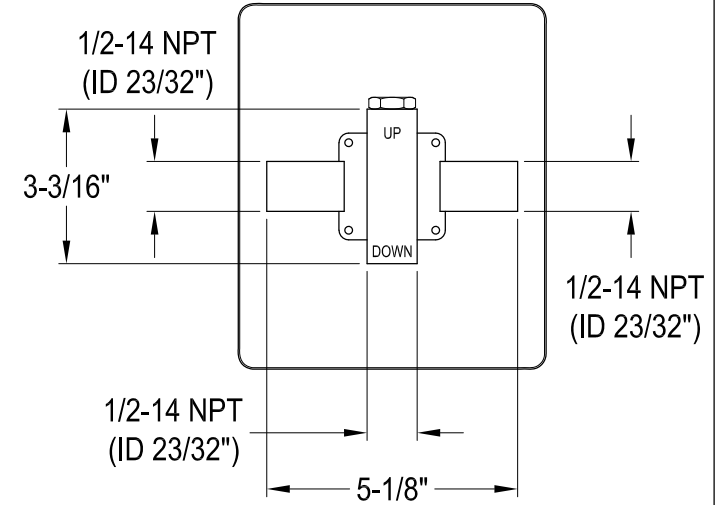

# KB6341,2,7,8BXT0

Single Handle Pressure Balanced Tub & Shower Faucet, Tub Only

## Bracket