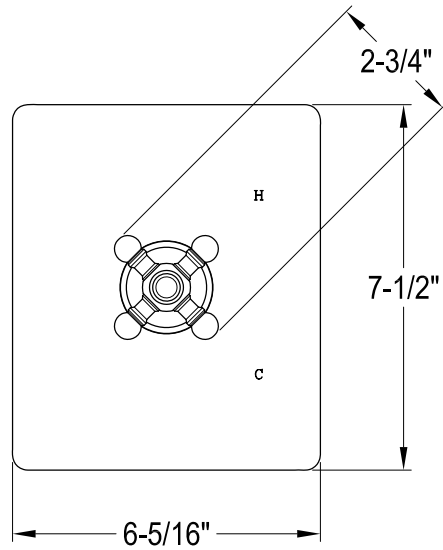

# KB6341,2,7,8BXT0

Single Handle Pressure Balanced Tub & Shower Faucet, Tub Only

## Bracket