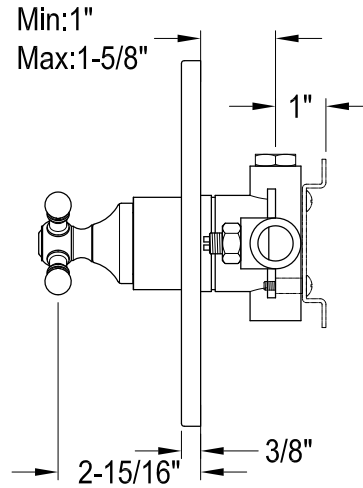

# KB6341,2,7,8BXT0

Single Handle Pressure Balanced Tub & Shower Faucet, Tub Only

## Bracket