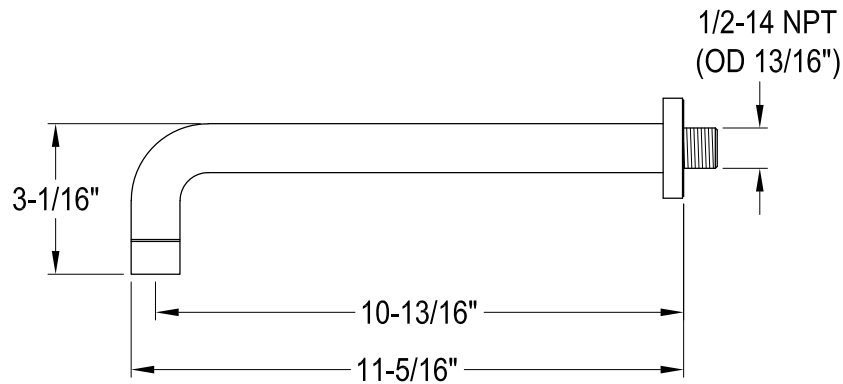

# KB6341,2,7,8BXT0

Single Handle Pressure Balanced Tub & Shower Faucet, Tub Only

## Bracket