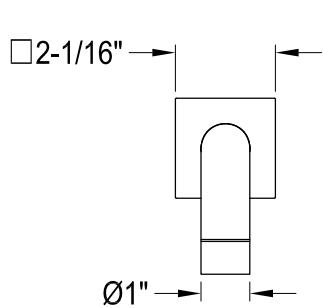

# KB6341,2,7,8BXT0

Single Handle Pressure Balanced Tub & Shower Faucet, Tub Only

## Bracket