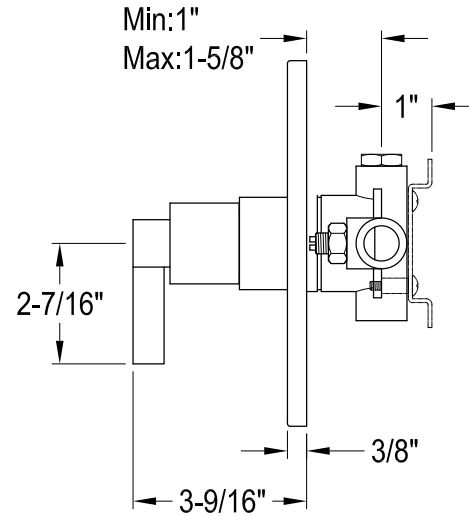

# KB6341,2,7,8NDLTO

Single Handle Pressure Balanced Tub & Shower Faucet, Tub Only

## Bracket