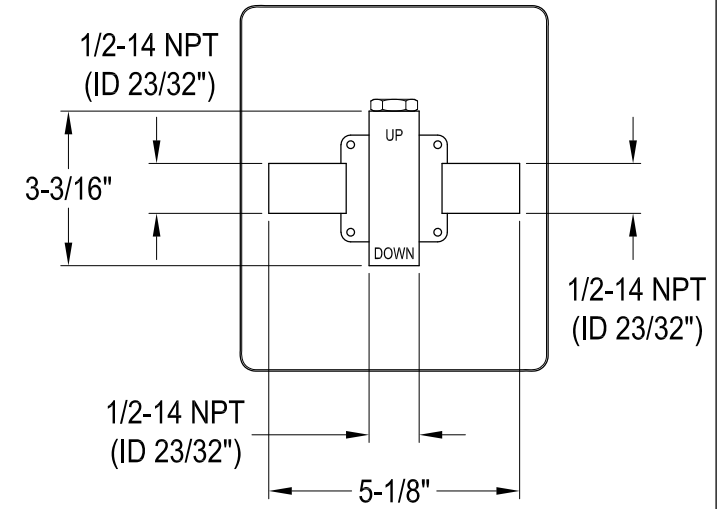

# KB6341,2,7,8NDLTO

Single Handle Pressure Balanced Tub & Shower Faucet, Tub Only

## Bracket