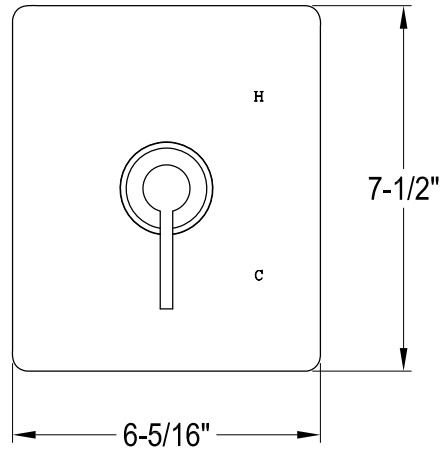

# KB6341,2,7,8NDLTO

Single Handle Pressure Balanced Tub & Shower Faucet, Tub Only

## Bracket