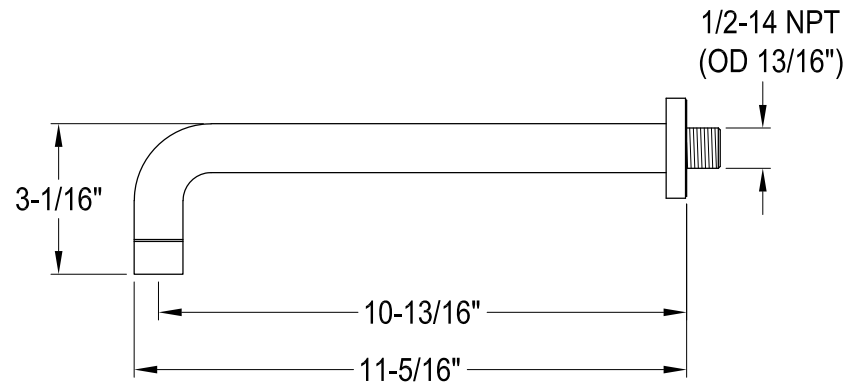

# KB6341,2,7,8NDLTO

Single Handle Pressure Balanced Tub & Shower Faucet, Tub Only

## Bracket