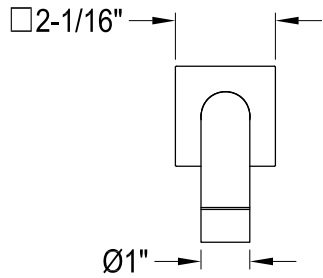

# KB6341,2,7,8NDLTO

Single Handle Pressure Balanced Tub & Shower Faucet, Tub Only

## Bracket