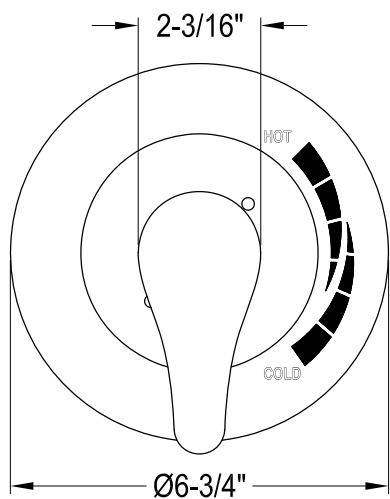

KB651TO

Single Handle Pressure Balanced Tub & Shower Faucet, Tub only

Bracket