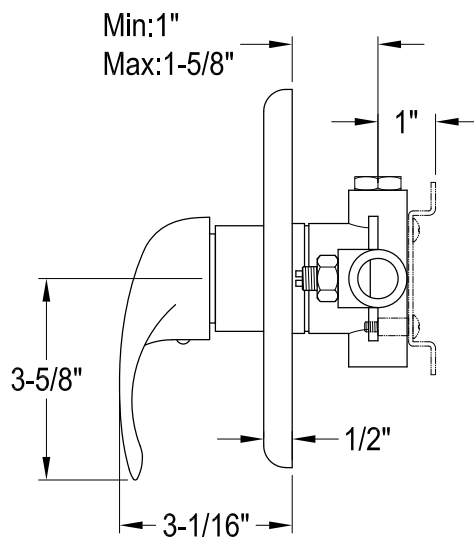

KB651TO

Single Handle Pressure Balanced Tub & Shower Faucet, Tub only

Bracket