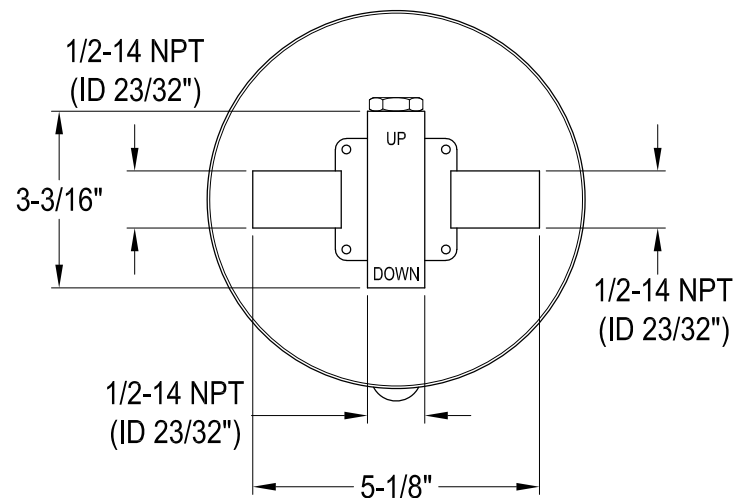

KB651TO

Single Handle Pressure Balanced Tub & Shower Faucet, Tub only

Bracket