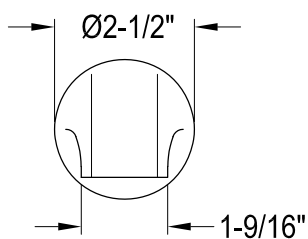

KB651TO

Single Handle Pressure Balanced Tub & Shower Faucet, Tub only

Bracket