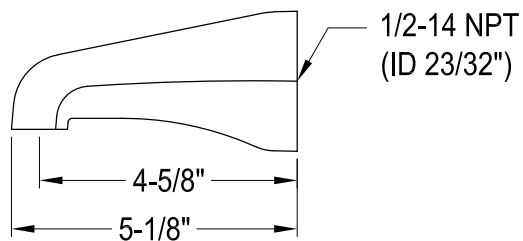

KB651TO

Single Handle Pressure Balanced Tub & Shower Faucet, Tub only

Bracket