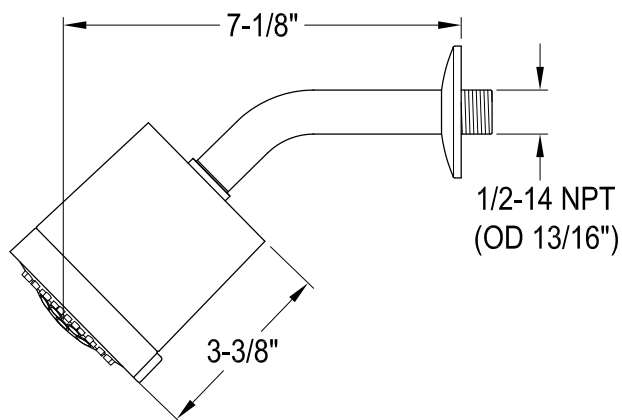

KB6691CFL

Single Handle Pressure Balanced Tub & Shower Faucet

Bracket