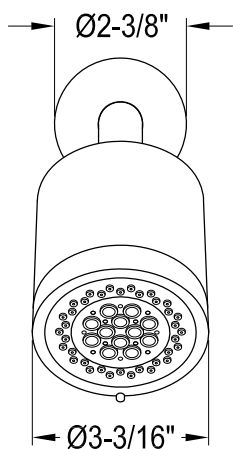

KB6691CFL

Single Handle Pressure Balanced Tub & Shower Faucet

Bracket