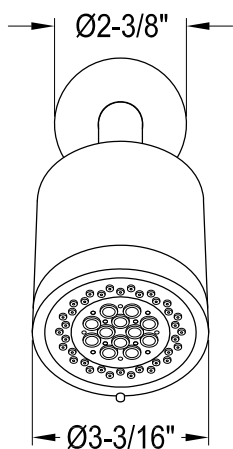

KB6690, 1, 2, 5, 7, 8EX

Single Handle Pressure Balanced Tub & Shower Faucet

Bracket