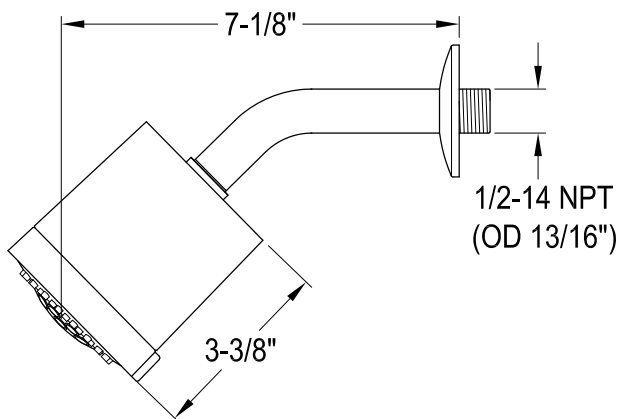

KB6690, 1, 2, 5, 7, 8EX

Single Handle Pressure Balanced Tub & Shower Faucet

Bracket