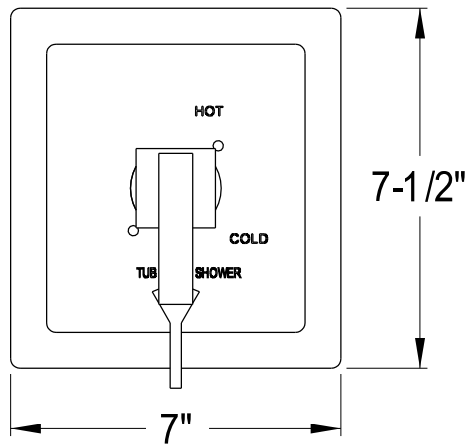

KB8651 0,20,50,80QLL

Single Handle Pressure Balanced Tub & Shower Faucet With Diverter

Min:1"
Max:1-5/8"
15/16"