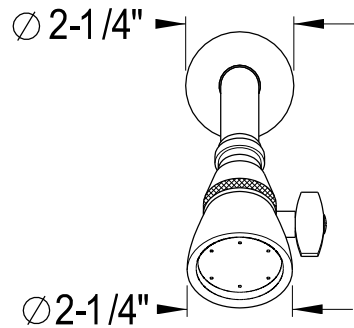

KB8651 0,20,50,80QLL

Single Handle Pressure Balanced Tub & Shower Faucet With Diverter

Min:1"
Max:1-5/8"
15/16"