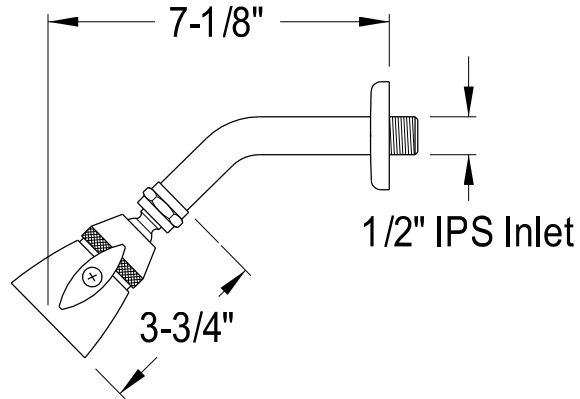

KB8651 0,20,50,80QLL

Single Handle Pressure Balanced Tub & Shower Faucet With Diverter

Min:1"
Max:1-5/8"
15/16"