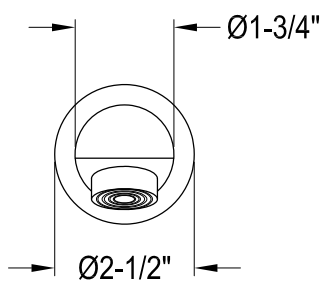

KB8651,8CQLTO

Single Handle Pressure Balanced Tub & Shower Faucet, Tub Only

Bracket