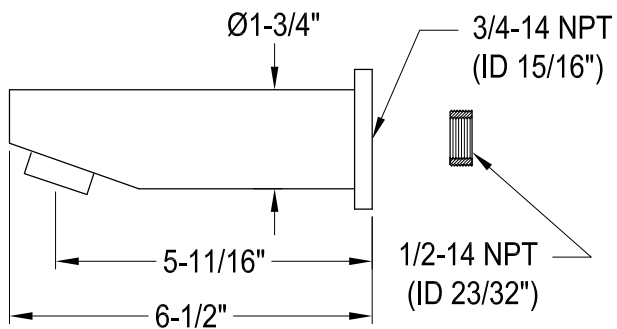

KB8651,8CQLTO

Single Handle Pressure Balanced Tub & Shower Faucet, Tub Only

Bracket