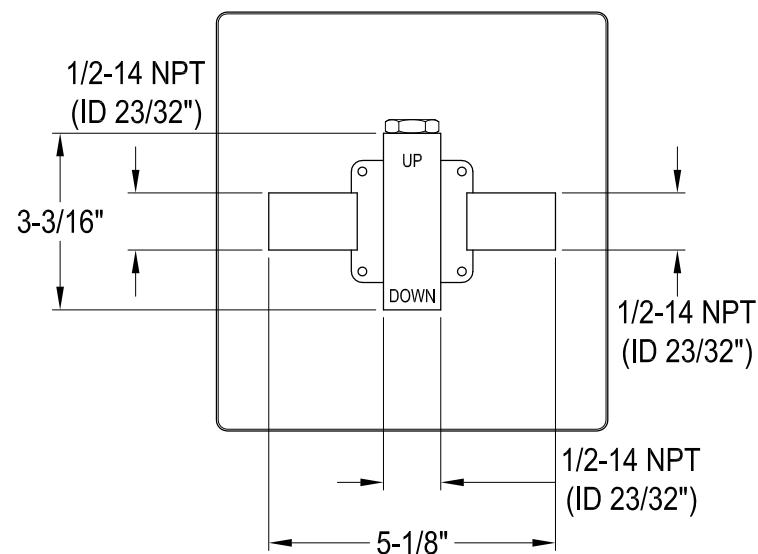

KB8651,8CQLTO

Single Handle Pressure Balanced Tub & Shower Faucet, Tub Only

Bracket