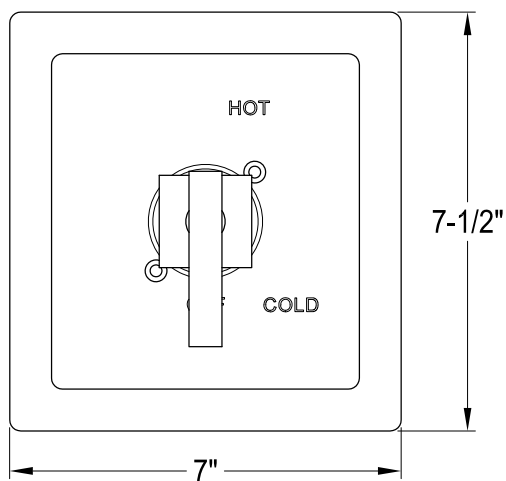

KB8651,8CQLTO

Single Handle Pressure Balanced Tub & Shower Faucet, Tub Only

Bracket