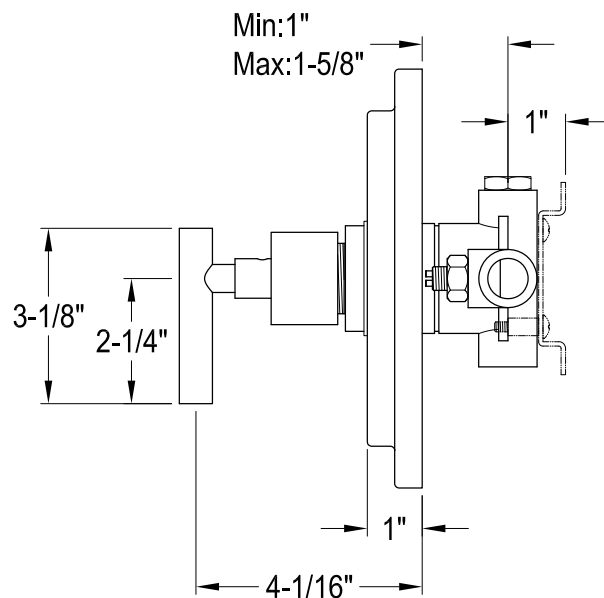

KB8651,8CQLTO

Single Handle Pressure Balanced Tub & Shower Faucet, Tub Only

Bracket