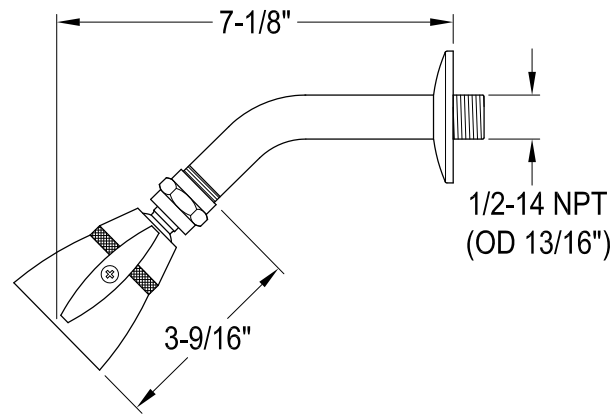

KB8691,2,5,8DLSO

Single Handle Pressure Balanced Tub & Shower Faucet, Shower Only

Bracket