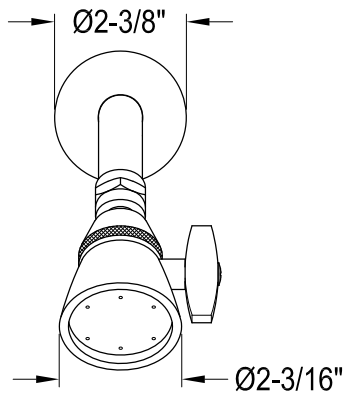

KB8691,2,5,8DLSO

Single Handle Pressure Balanced Tub & Shower Faucet, Shower Only

Bracket