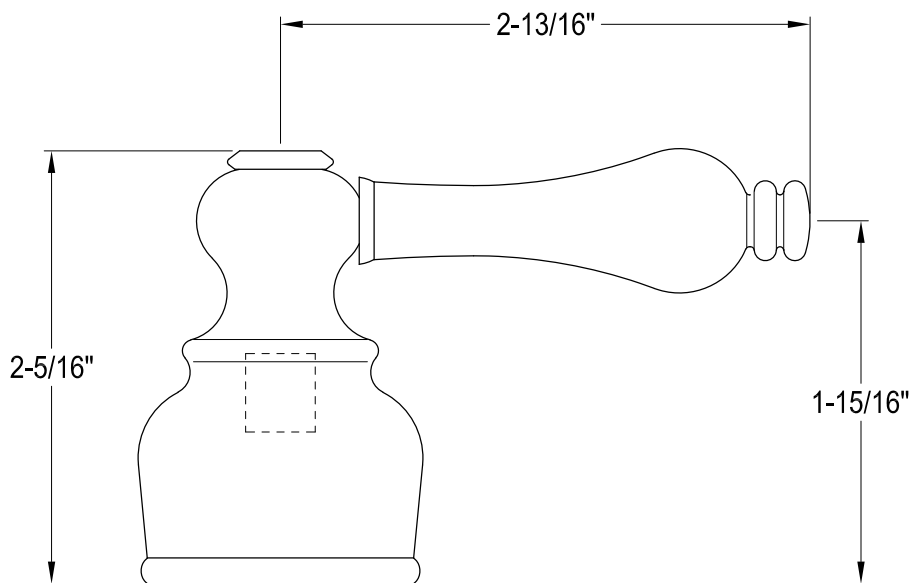

KBDH600,1,2,5,8AL,3ALAB,6ALPN,7ALSB

Lever Handle

D Type