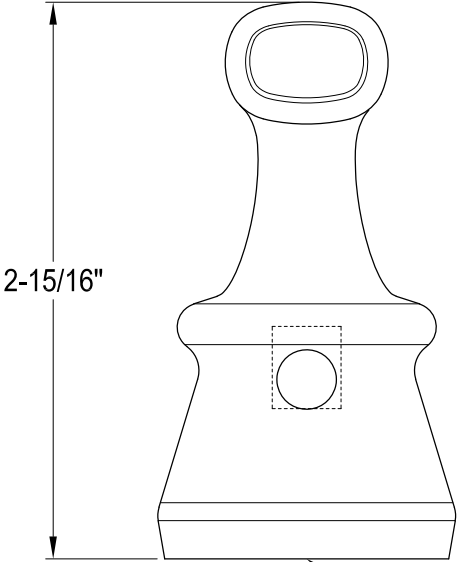

KBH620,1,2,5,8RXLH,3RXLABH,6RXLPNH,7RXLSBH

Lever Handle, Hot

D Type