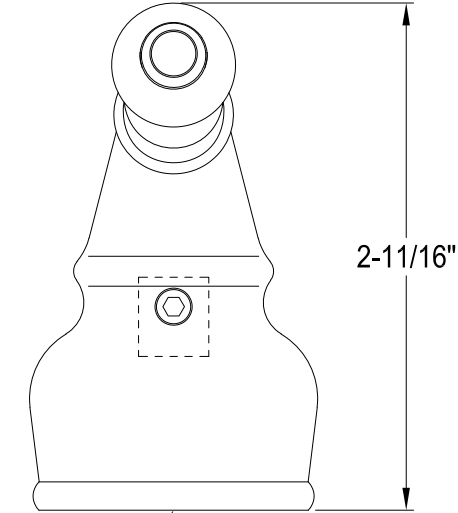

# KBH620,1,2,3,4,5,6,7,8,9C,6PNC,7SBC

Lever Handle, Cold

D Type