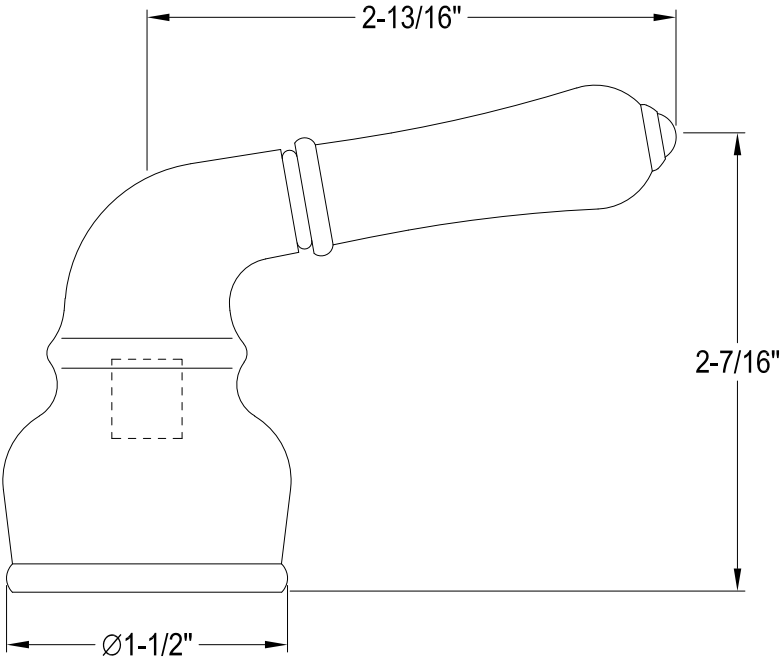

# KBH620,1,2,3,4,5,6,7,8,9C,6PNC,7SBC

Lever Handle, Cold

D Type