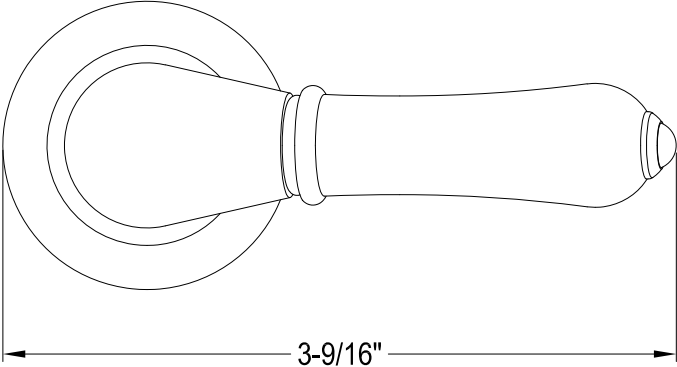

# KBH620,1,2,3,4,5,6,7,8,9C,6PNC,7SBC

Lever Handle, Cold

D Type