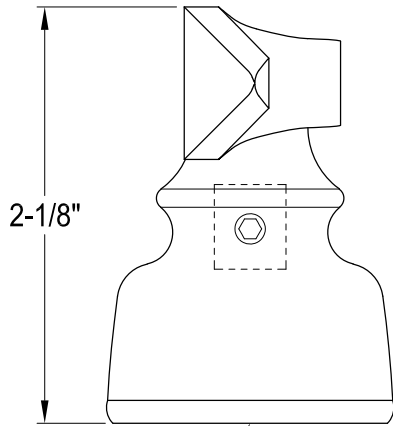

KBH8620,1,2,5,7,8NFLH,NFLVNH

Lever Handle, Hot

D Type