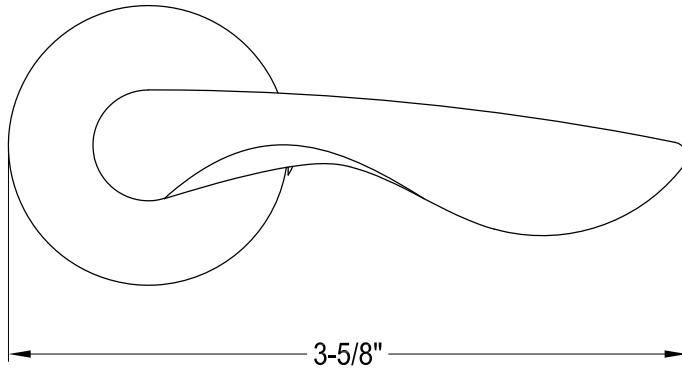

KBH8660,1,3,5,6,7,8SVLC

Lever Handle, Cold

D Type