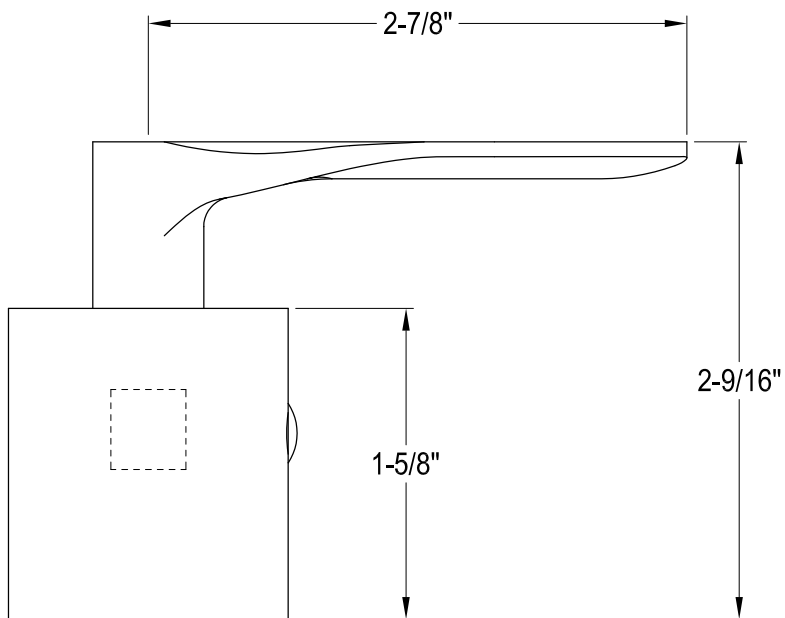

KBH8660,1,3,5,6,7,8SVLC

Lever Handle, Cold

D Type