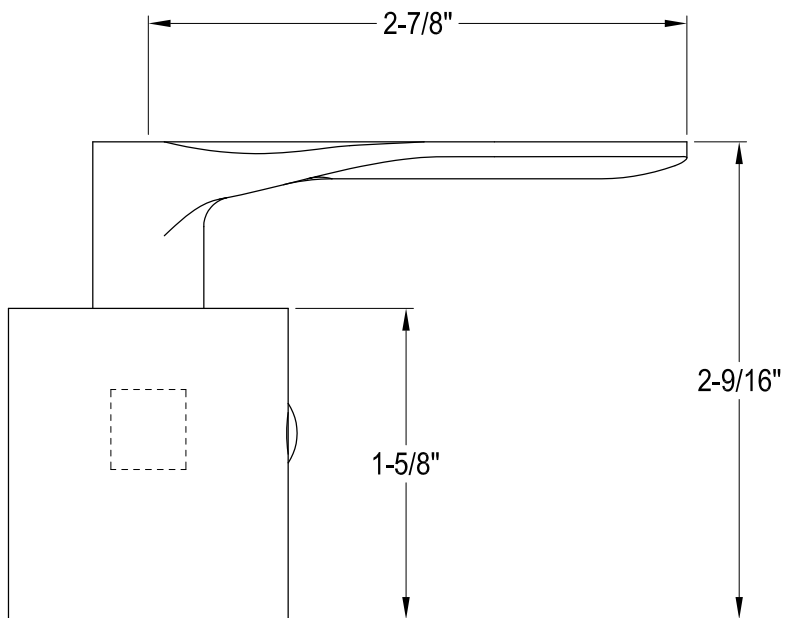

# KBH8660,1,3,5,6,7,8SVLC

Lever Handle, Cold

D Type