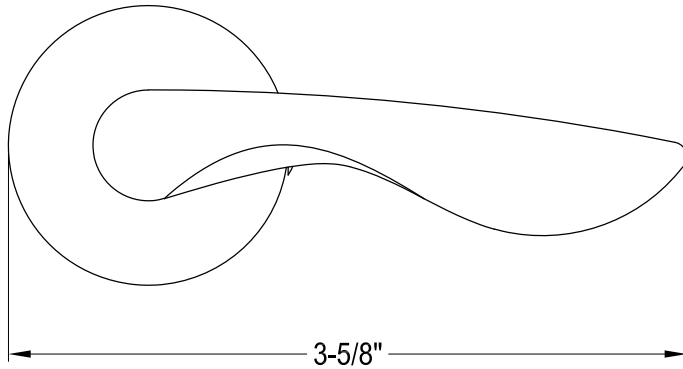

# KBH8660,1,3,5,6,7,8SVLC

Lever Handle, Cold

D Type