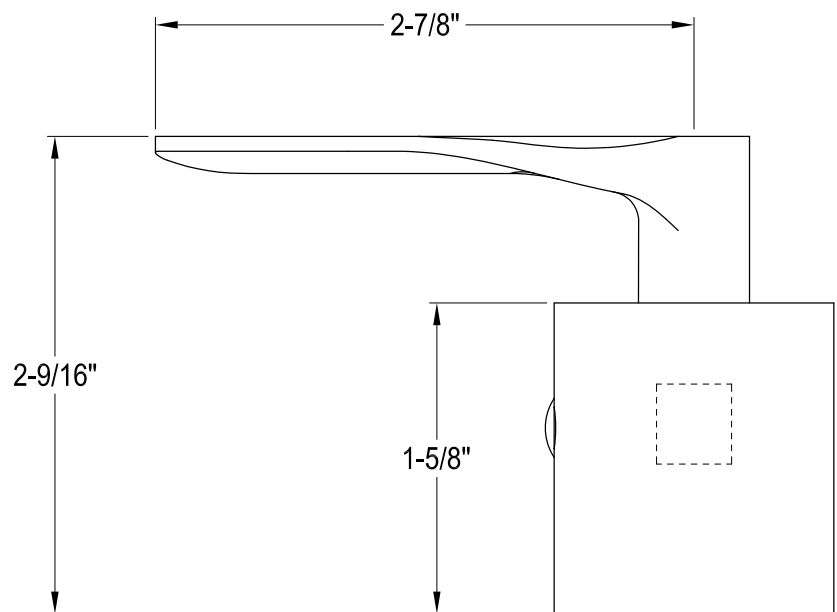

# KBH8660, 1, 3, 5, 6, 7, 8SVLH

Lever Handle, Hot

D Type