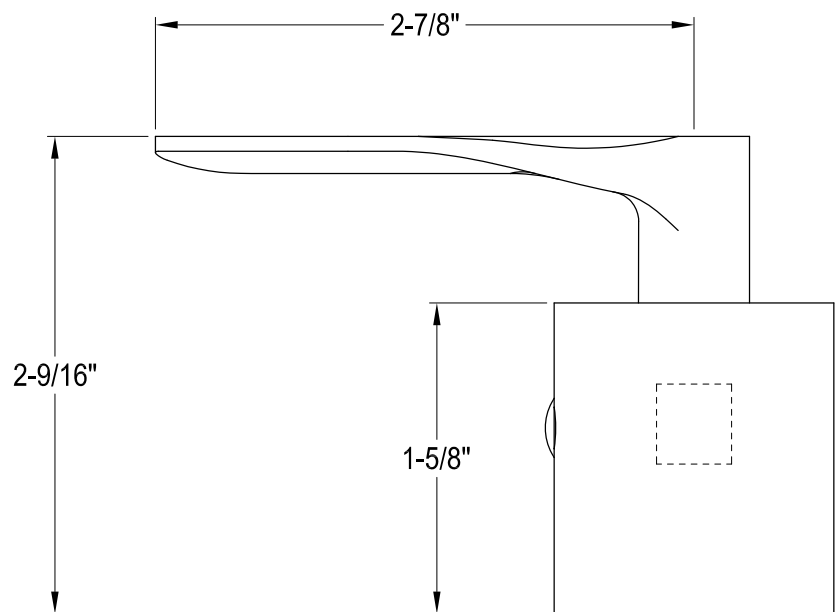

# KBH8660,1,3,5,6,7,8SVLH

Lever Handle, Hot

D Type