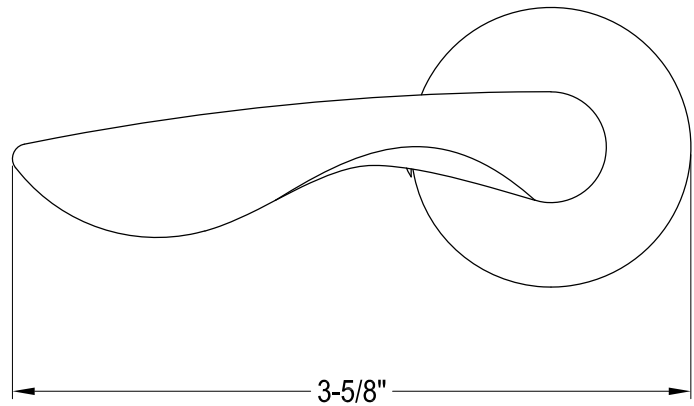

# KBH8660,1,3,5,6,7,8SVLH

Lever Handle, Hot

D Type