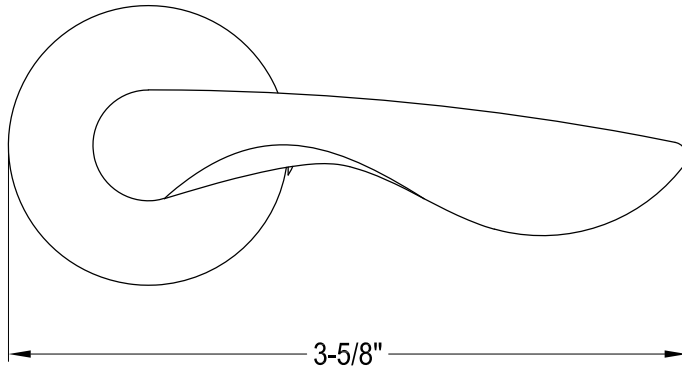

# KBH8660,1,3,5,6,7,8SVLC

Lever Handle, Cold

D Type