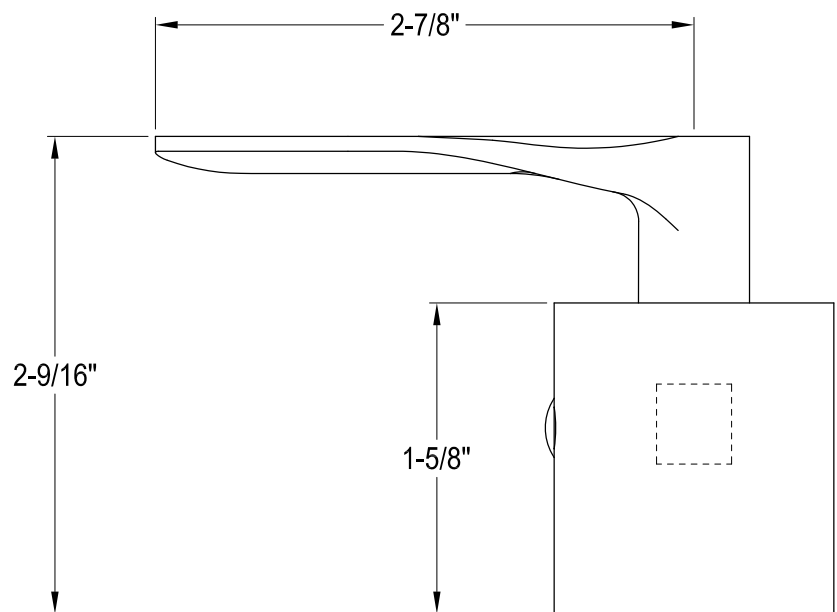

KBH8660,1,3,5,6,7,8SVLH

Lever Handle, Hot

D Type