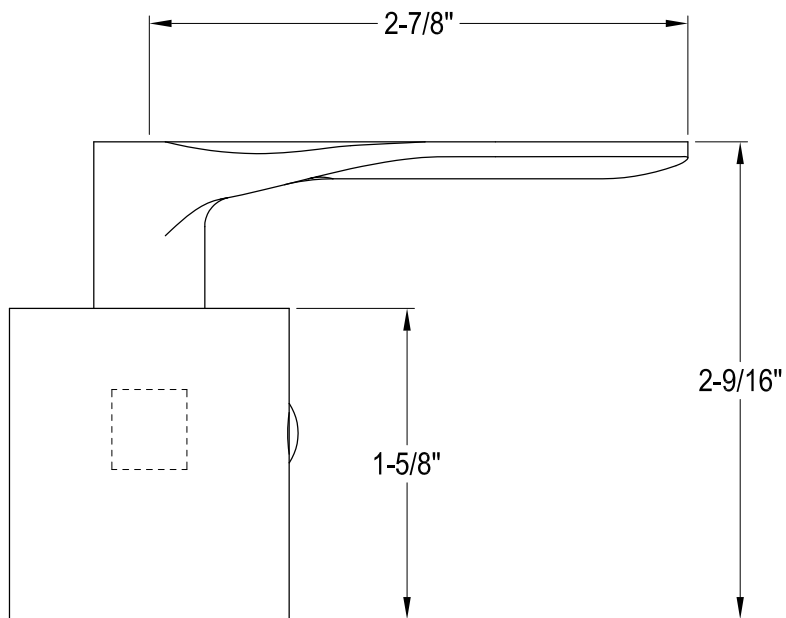

# KBH8660,1,3,5,6,7,8SVLC

Lever Handle, Cold

D Type