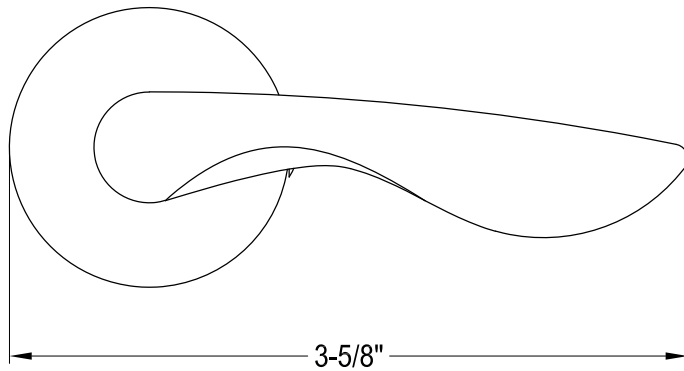

# KBH8660,1,3,5,6,7,8SVLC

Lever Handle, Cold

D Type