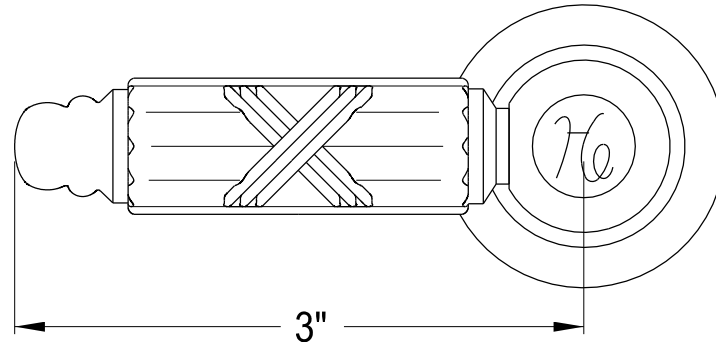

# KBH9901,2,5,8GLH

Lever Handle, Hot

D Type