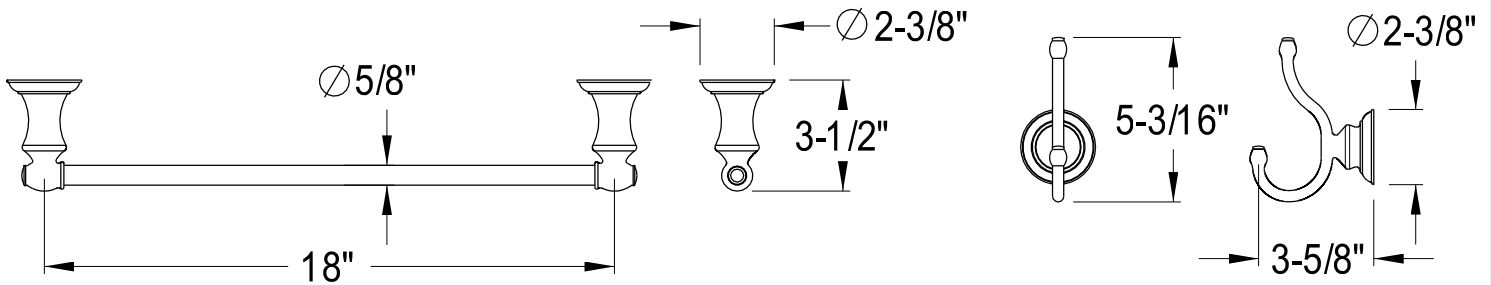

KBK3611,5,8AL

Twin Handles 4" Centerset Lavatory Faucet With 5pcs Bathroom Hardware Combo

24" Towel Bar

18" Towel Bar

Robe Hook

Toilet Paper Holder

Towel Ring