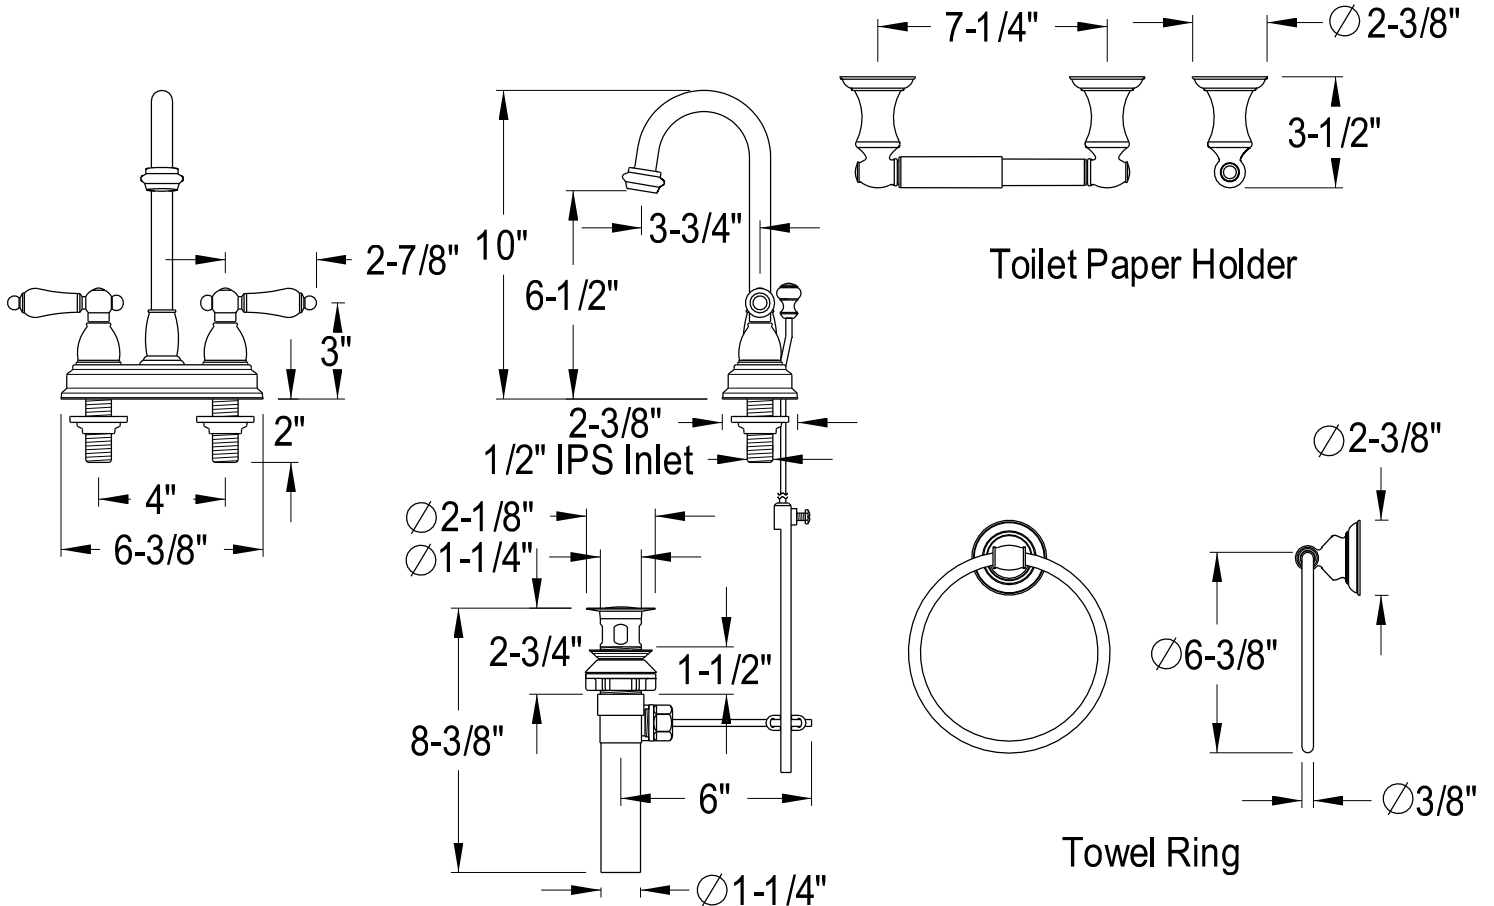

KBK3611,5,8AL

Twin Handles 4" Centerset Lavatory Faucet With 5pcs Bathroom Hardware Combo

24" Towel Bar

18" Towel Bar

Robe Hook

Toilet Paper Holder

Towel Ring