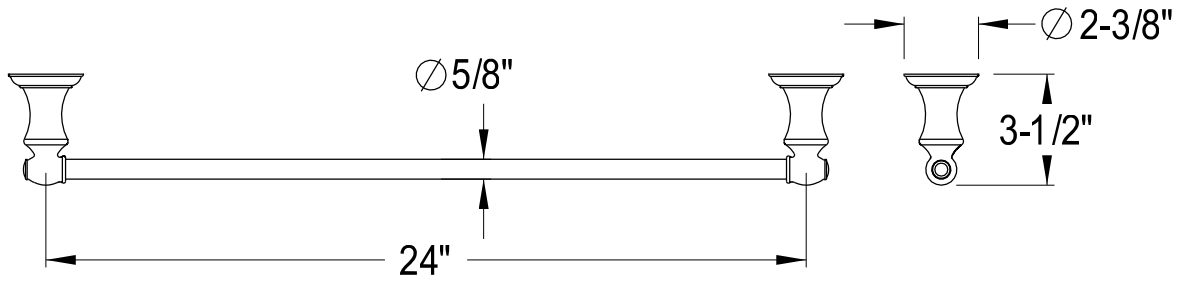

KBK3611,5,8AL

Twin Handles 4" Centerset Lavatory Faucet With 5pcs Bathroom Hardware Combo

24" Towel Bar

18" Towel Bar

Robe Hook

Toilet Paper Holder

Towel Ring