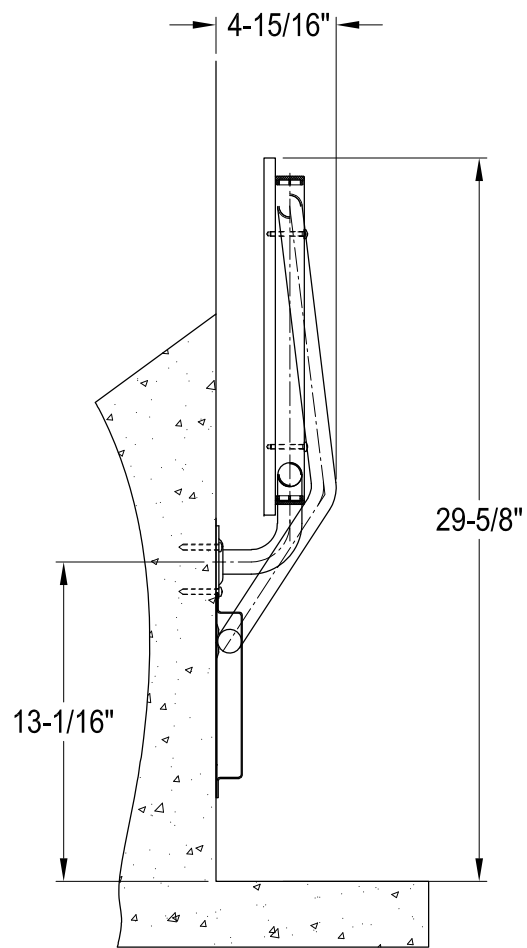

KBSS1816,MW

Wall Mounted Fold Down Shower Seat

Folded Up View