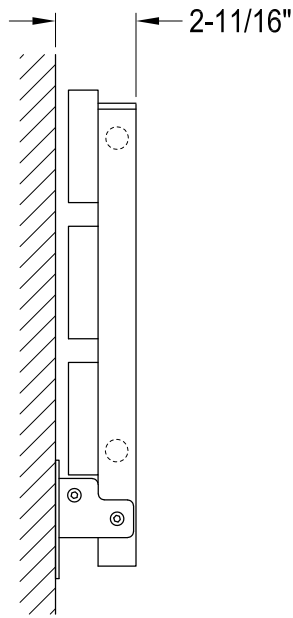

# KBSS1916MB,CP,BB,BN

Wall Mount Fold Down Shower Seat

Folded UP View