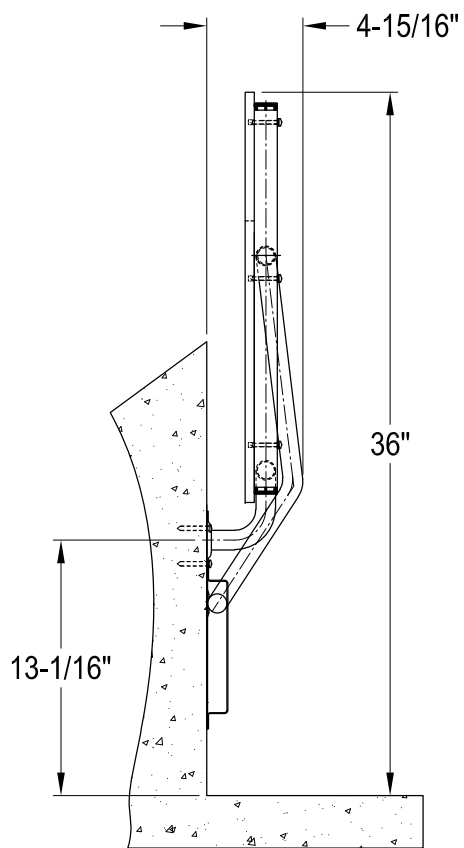

KBSS2821, MW

Wall Mounted Fold Down Shower Seat

Folded Up View