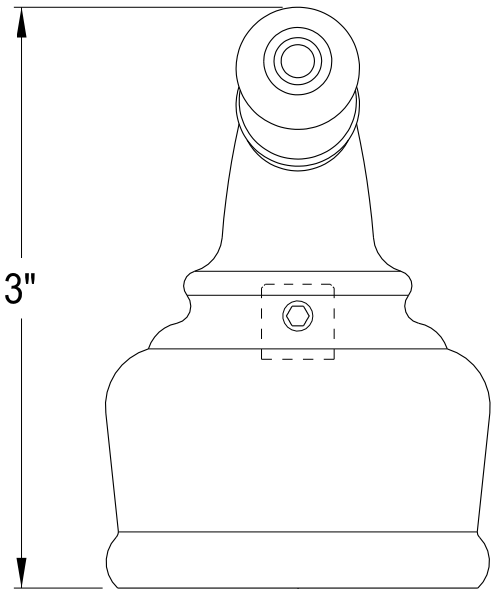

KCH361,2,4,5,7,8,9H

Lever Handle, Hot

D Type