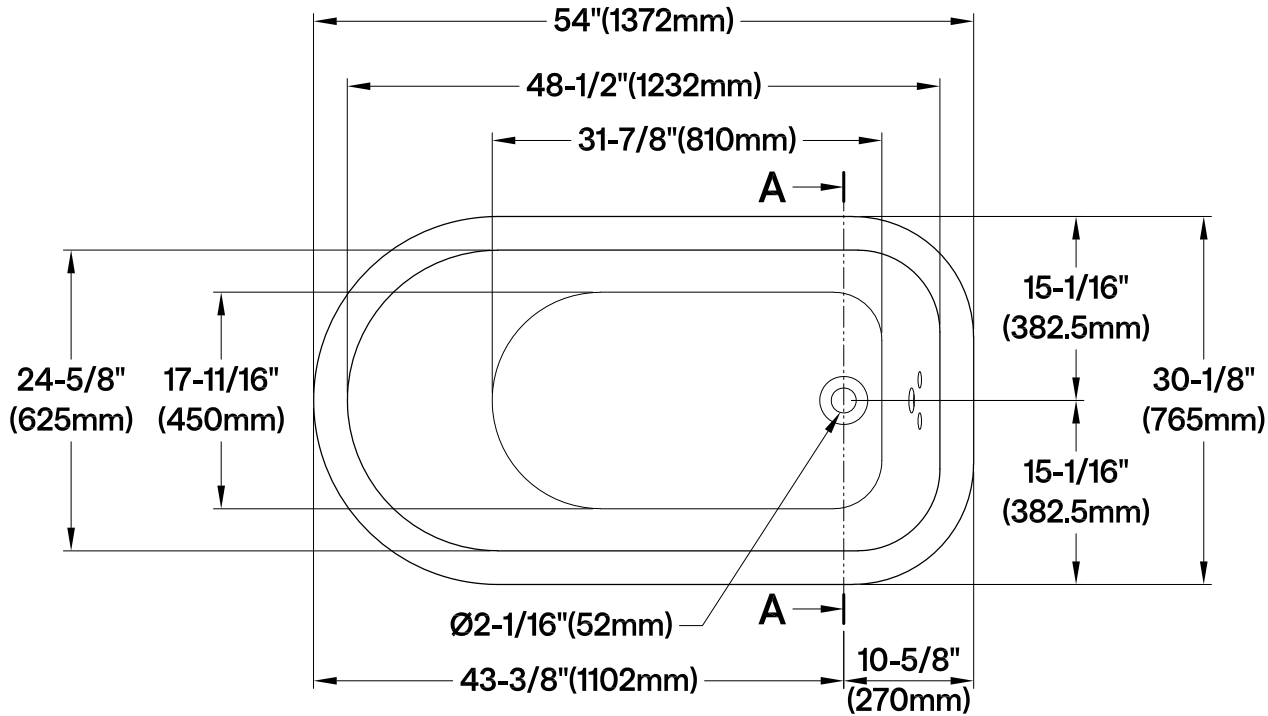

KCT3D543019C1,8

54" Cast Iron Clawfoot Tub with 3-3/8" Wall Drillings

M10 x 20 (4 pcs)

KCT3D543019C1,8
Wall Mount Tub Filler

KCT3D543019C1,8
Clawfoot Tub Waste & Overflow Drain, 20 Gauge