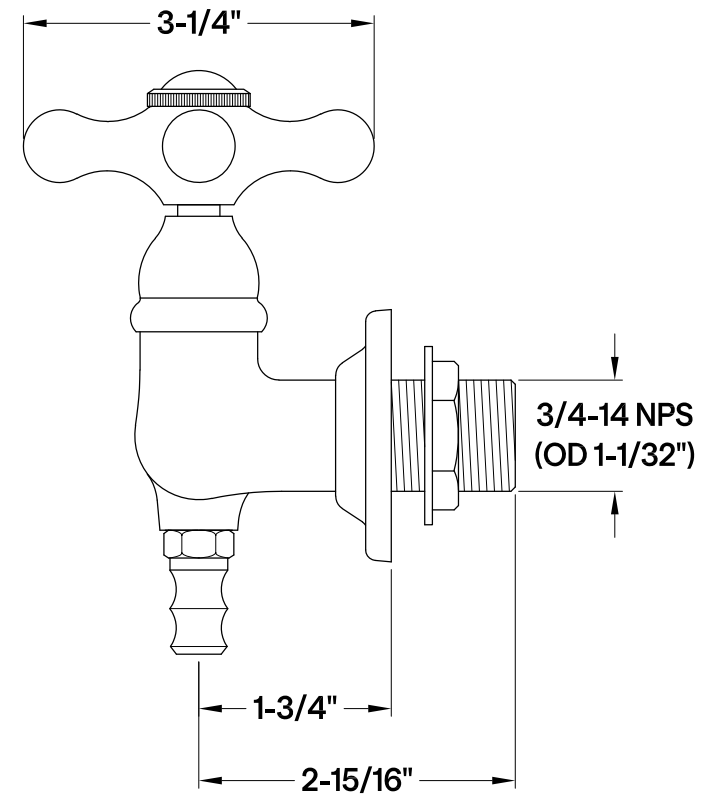

KCT3D543019C1,8

54" Cast Iron Clawfoot Tub with 3-3/8" Wall Drillings

M10 x 20 (4 pcs)

KCT3D543019C1,8
Wall Mount Tub Filler

KCT3D543019C1,8
Clawfoot Tub Waste & Overflow Drain, 20 Gauge