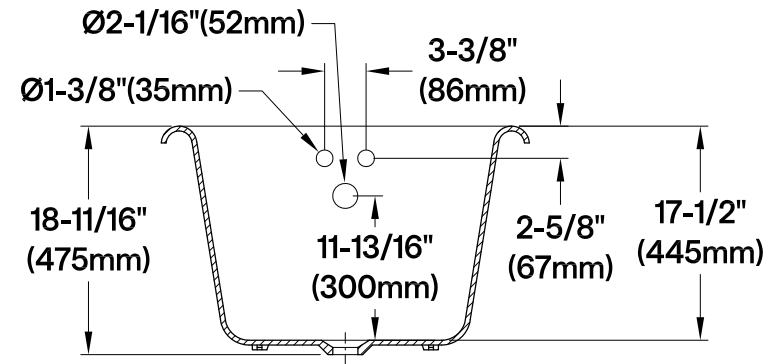

KCT3D543019C1,8

54" Cast Iron Clawfoot Tub with 3-3/8" Wall Drillings

M10 x 20 (4 pcs)

KCT3D543019C1,8
Wall Mount Tub Filler

KCT3D543019C1,8
Clawfoot Tub Waste & Overflow Drain, 20 Gauge