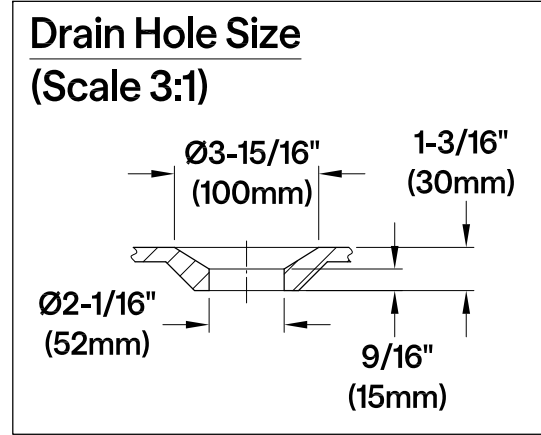

KCT3D543019C1,8

54" Cast Iron Clawfoot Tub with 3-3/8" Wall Drillings

M10 x 20 (4 pcs)

KCT3D543019C1,8
Wall Mount Tub Filler

KCT3D543019C1,8
Clawfoot Tub Waste & Overflow Drain, 20 Gauge