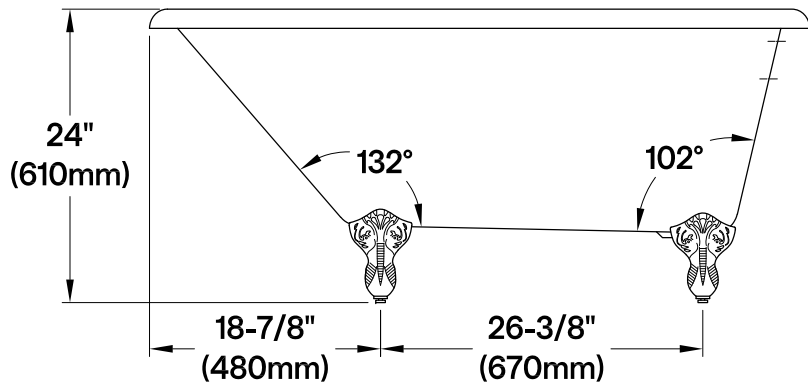

KCT3D543019C1,8

54" Cast Iron Clawfoot Tub with 3-3/8" Wall Drillings

M10 x 20 (4 pcs)

KCT3D543019C1,8
Wall Mount Tub Filler

KCT3D543019C1,8
Clawfoot Tub Waste & Overflow Drain, 20 Gauge