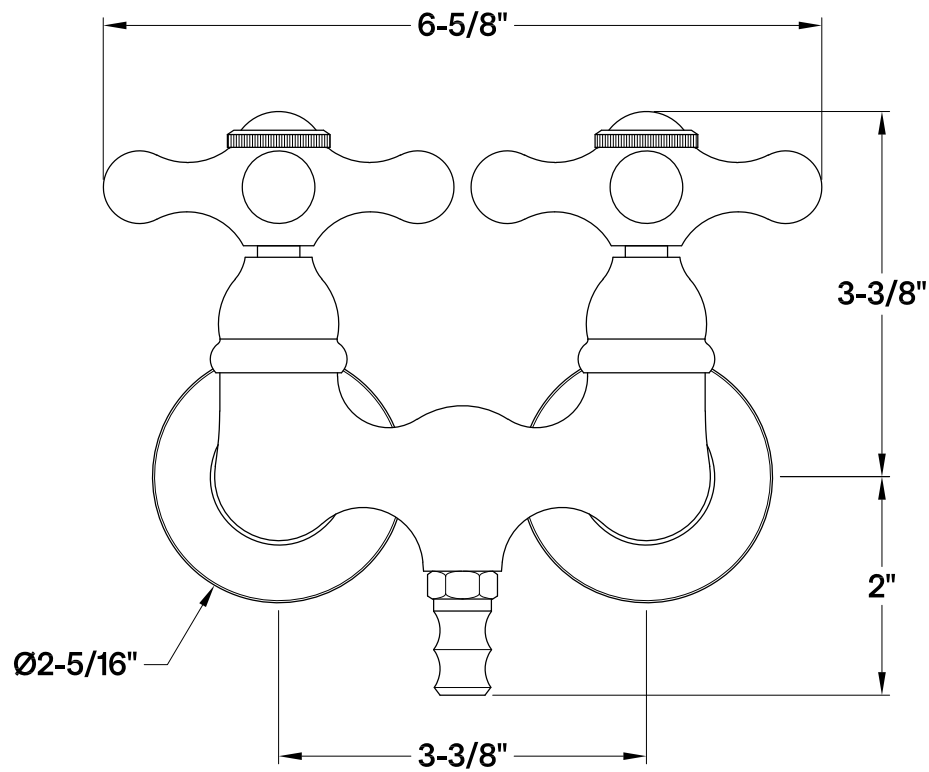

KCT3D543019C1,8

54" Cast Iron Clawfoot Tub with 3-3/8" Wall Drillings

M10 x 20 (4 pcs)

KCT3D543019C1,8
Wall Mount Tub Filler

KCT3D543019C1,8
Clawfoot Tub Waste & Overflow Drain, 20 Gauge