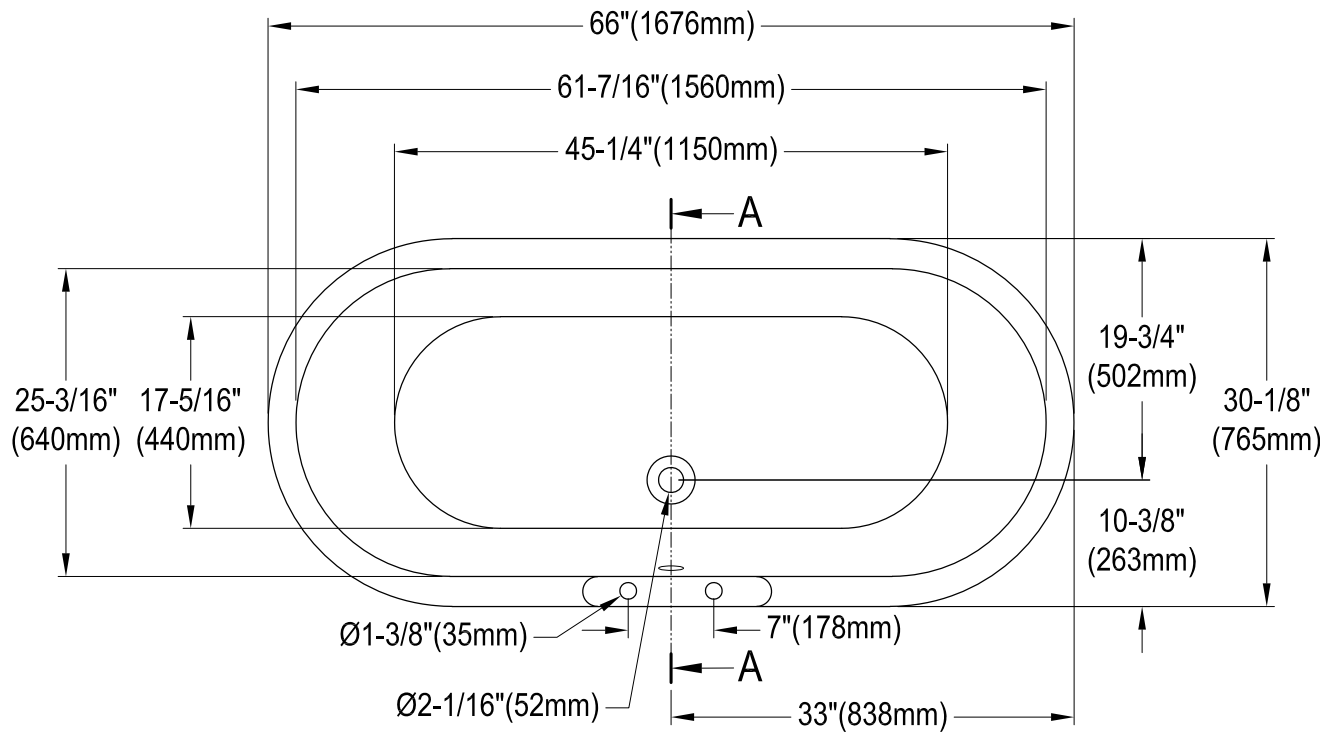

KCT7D663013C1,5,8

66" Cast Iron Clawfoot Tub with 7" Faucet Drillings

M10 x 20 (4 pcs)
■■■■■

Section A-A

KCT7D663013C1,5,8

Deck Mount Tub Filler with Hand Shower

KCT7D663013C1,5,8

Clawfoot Tub Waste & Overflow Drain, 20 Gauge

KCT7D663013C1,5,8

Straight Bath Supply