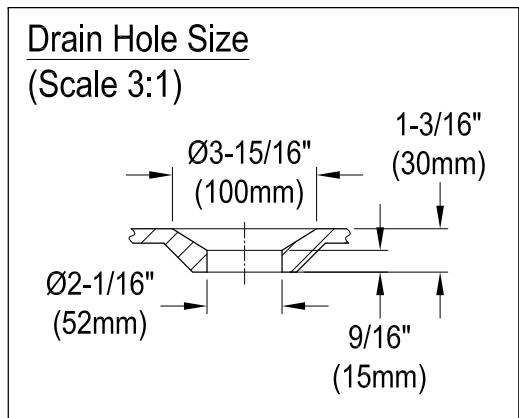

KCT7D663013C1,5,8

66" Cast Iron Clawfoot Tub with 7" Faucet Drillings

M10 x 20 (4 pcs)
■■■■■

Section A-A

KCT7D663013C1,5,8

Deck Mount Tub Filler with Hand Shower

KCT7D663013C1,5,8

Clawfoot Tub Waste & Overflow Drain, 20 Gauge

KCT7D663013C1,5,8

Straight Bath Supply