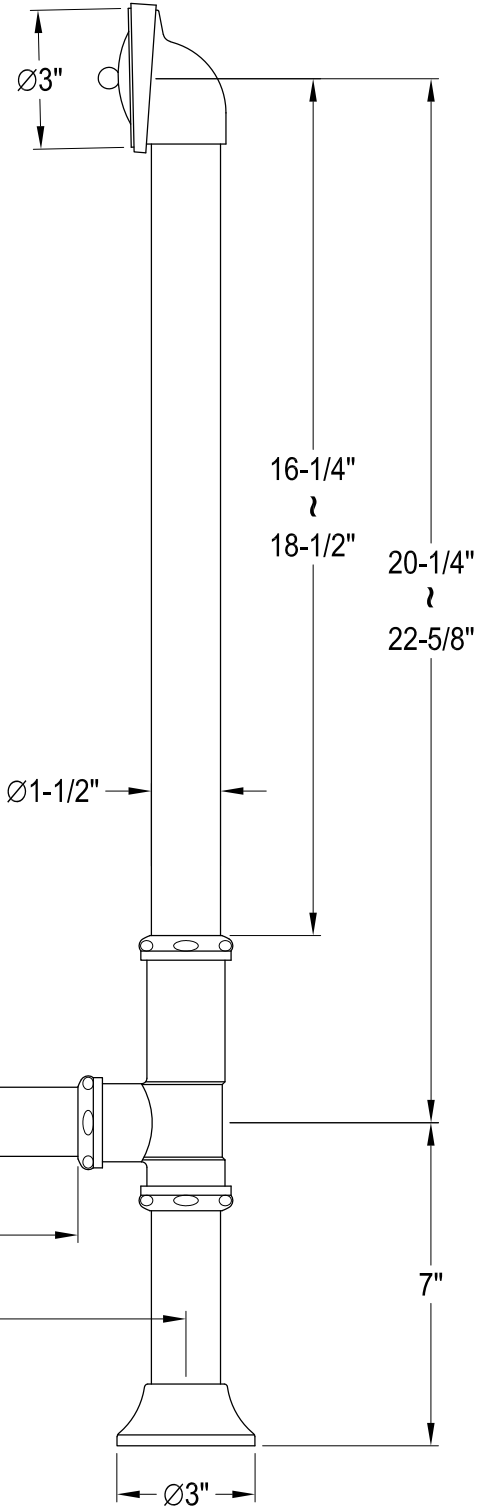

KCT7D663013C1,5,8

66" Cast Iron Clawfoot Tub with 7" Faucet Drillings

M10 x 20 (4 pcs)
■■■■■

Section A-A

KCT7D663013C1,5,8

Deck Mount Tub Filler with Hand Shower

KCT7D663013C1,5,8

Clawfoot Tub Waste & Overflow Drain, 20 Gauge

KCT7D663013C1,5,8

Straight Bath Supply