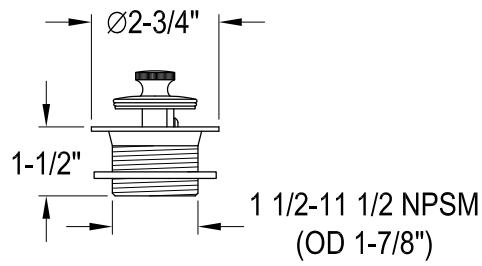

KCT7D663013C1,5,8

66" Cast Iron Clawfoot Tub with 7" Faucet Drillings

M10 x 20 (4 pcs)
■■■■■

Section A-A

KCT7D663013C1,5,8

Deck Mount Tub Filler with Hand Shower

KCT7D663013C1,5,8

Clawfoot Tub Waste & Overflow Drain, 20 Gauge

KCT7D663013C1,5,8

Straight Bath Supply