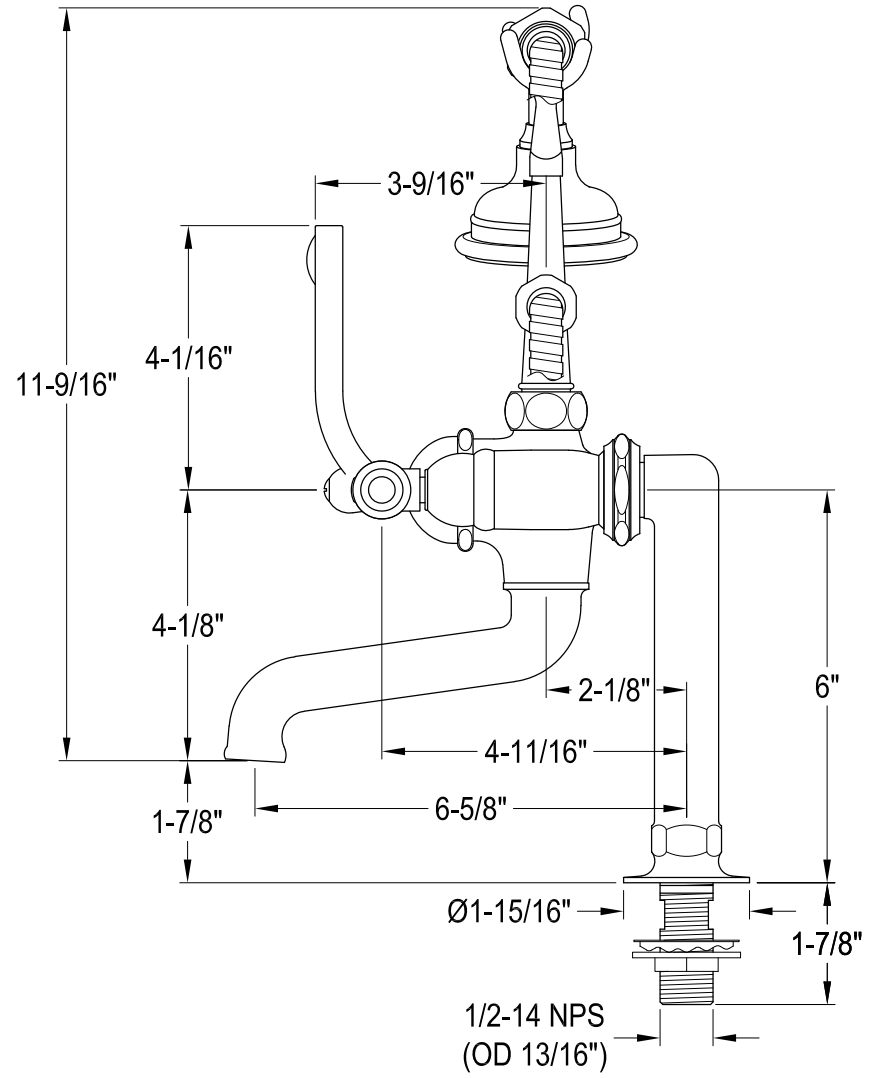

KCT7D663013C1,5,8

66" Cast Iron Clawfoot Tub with 7" Faucet Drillings

M10 x 20 (4 pcs)
■■■■■

Section A-A

KCT7D663013C1,5,8

Deck Mount Tub Filler with Hand Shower

KCT7D663013C1,5,8

Clawfoot Tub Waste & Overflow Drain, 20 Gauge

KCT7D663013C1,5,8

Straight Bath Supply