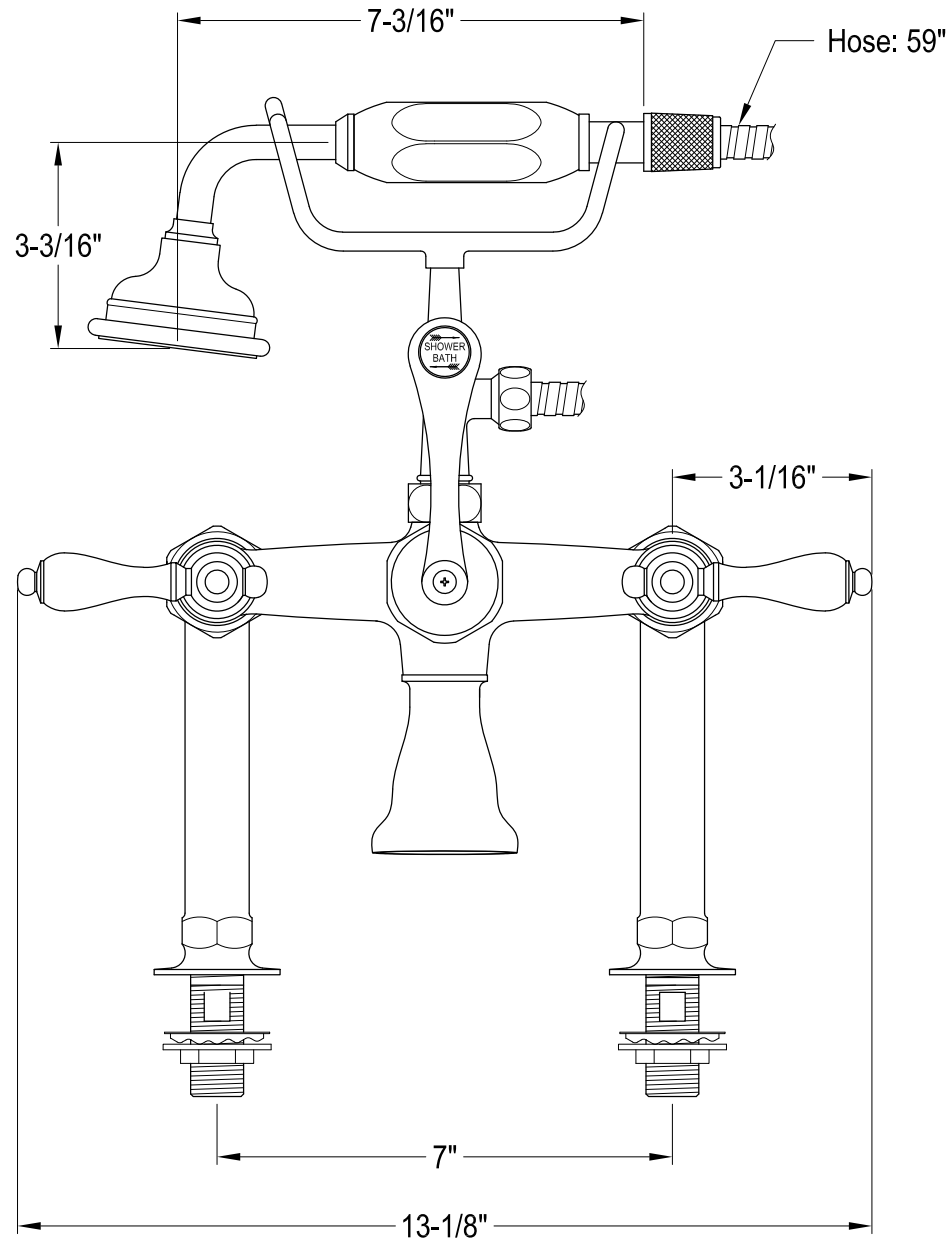

KCT7D663013C1,5,8

66" Cast Iron Clawfoot Tub with 7" Faucet Drillings

M10 x 20 (4 pcs)
■■■■■

Section A-A

KCT7D663013C1,5,8

Deck Mount Tub Filler with Hand Shower

KCT7D663013C1,5,8

Clawfoot Tub Waste & Overflow Drain, 20 Gauge

KCT7D663013C1,5,8

Straight Bath Supply