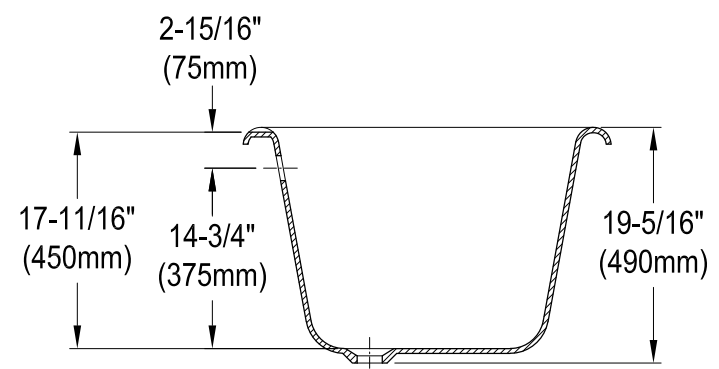

KCT7D663013C1,5,8

66" Cast Iron Clawfoot Tub with 7" Faucet Drillings

M10 x 20 (4 pcs)
■■■■■

Section A-A

KCT7D663013C1,5,8

Deck Mount Tub Filler with Hand Shower

KCT7D663013C1,5,8

Clawfoot Tub Waste & Overflow Drain, 20 Gauge

KCT7D663013C1,5,8

Straight Bath Supply