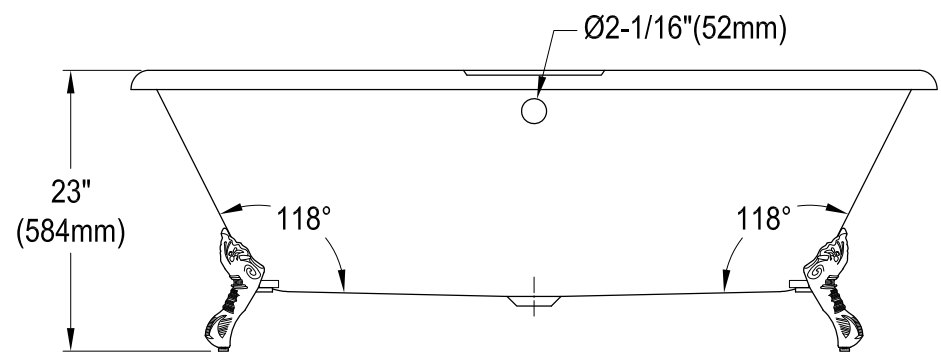

KCT7D663013C1,5,8

66" Cast Iron Clawfoot Tub with 7" Faucet Drillings

M10 x 20 (4 pcs)
■■■■■

Section A-A

KCT7D663013C1,5,8

Deck Mount Tub Filler with Hand Shower

KCT7D663013C1,5,8

Clawfoot Tub Waste & Overflow Drain, 20 Gauge

KCT7D663013C1,5,8

Straight Bath Supply