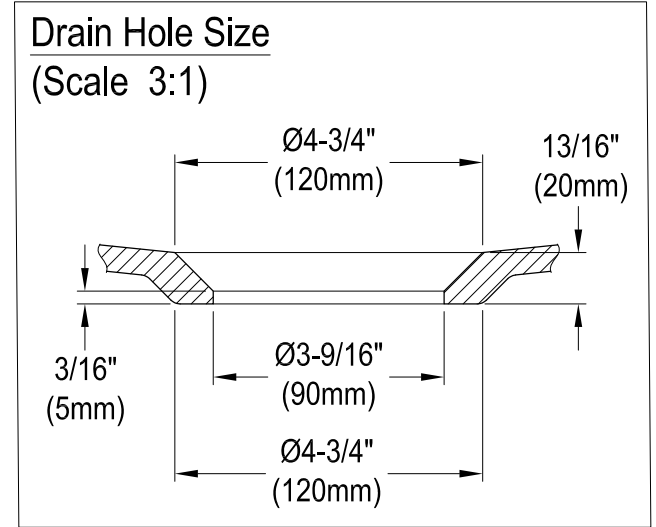

KGCKTS362211,7,8

Cast Iron Self-Rimming Single Bowl Kitchen Sink, 4 Holes, (L)36" X (W)22" X (H)10-5/8"

KGCKTS3622111,7,8

Spin and Lock Strainer, Stainless Steel