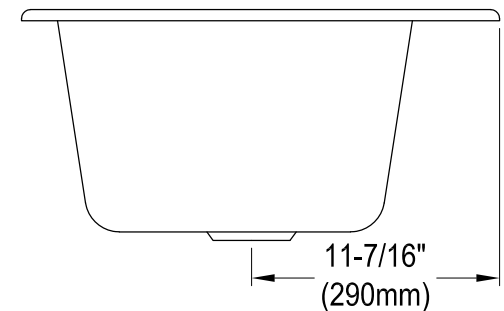

KGCKTS362211,7,8

Cast Iron Self-Rimming Single Bowl Kitchen Sink, 4 Holes, (L)36" X (W)22" X (H)10-5/8"

KGCKTS3622111,7,8

Spin and Lock Strainer, Stainless Steel