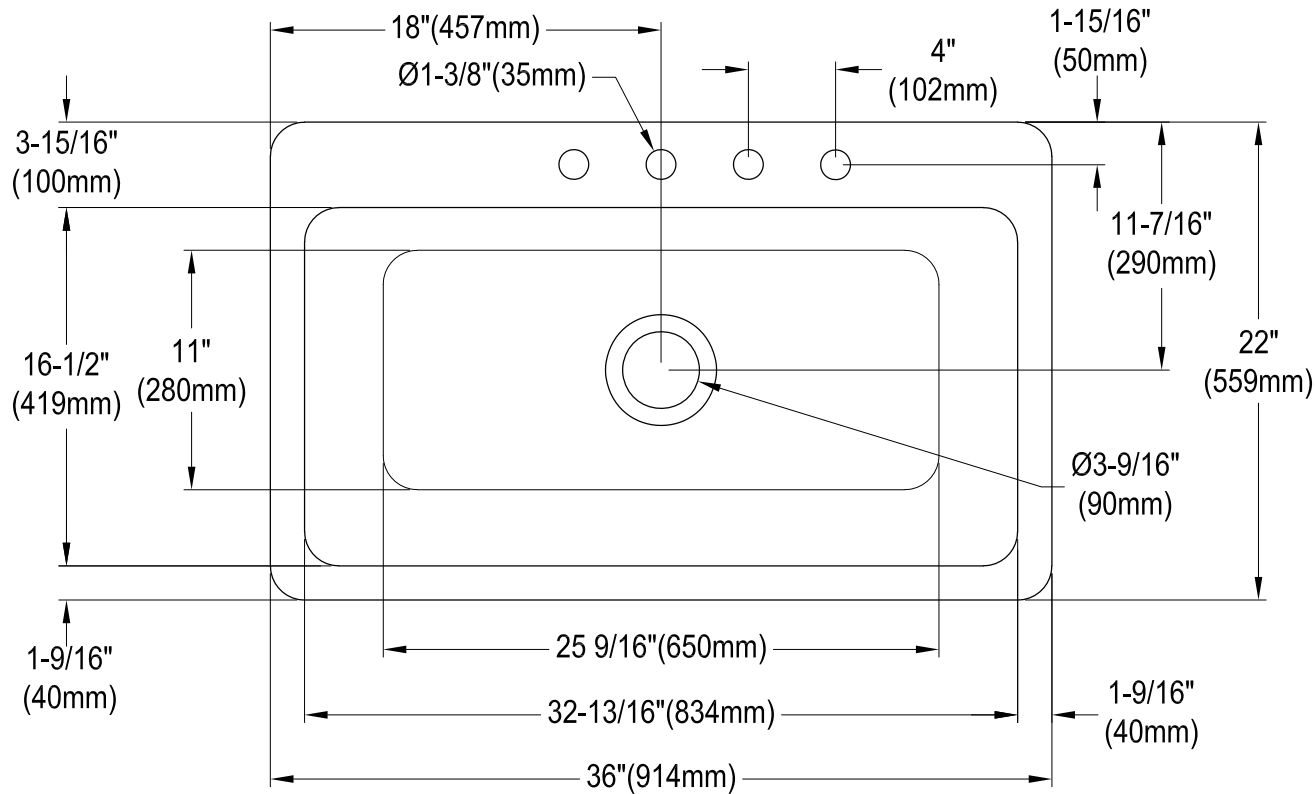

KGCKTS362211,7,8

Cast Iron Self-Rimming Single Bowl Kitchen Sink, 4 Holes, (L)36" X (W)22" X (H)10-5/8"

KGCKTS3622111,7,8

Spin and Lock Strainer, Stainless Steel