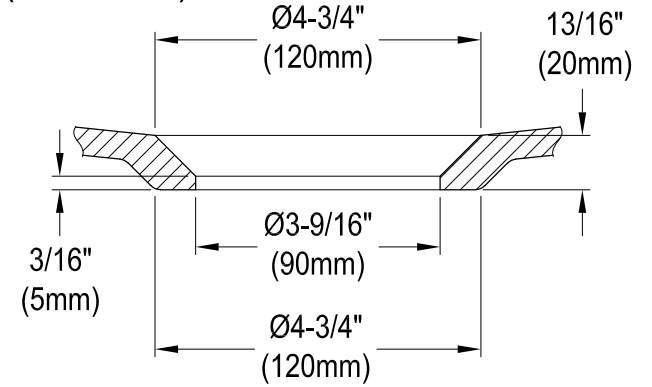

KGCKUS332291,7,8

Cast Iron Undermount Single Bowl Kitchen Sink, 4 Holes, (L)33" X (W)22" X (H)8-5/8"

Drain Hole Size (Scale 3:1)

KGCKUS332291,7,8

Spin and Lock Strainer, Stainless Steel