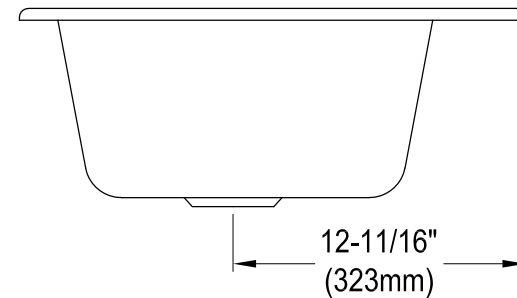

KGCKUS332291,7,8

Cast Iron Undermount Single Bowl Kitchen Sink, 4 Holes, (L)33" X (W)22" X (H)8-5/8"

Drain Hole Size (Scale 3:1)

KGCKUS332291,7,8

Spin and Lock Strainer, Stainless Steel