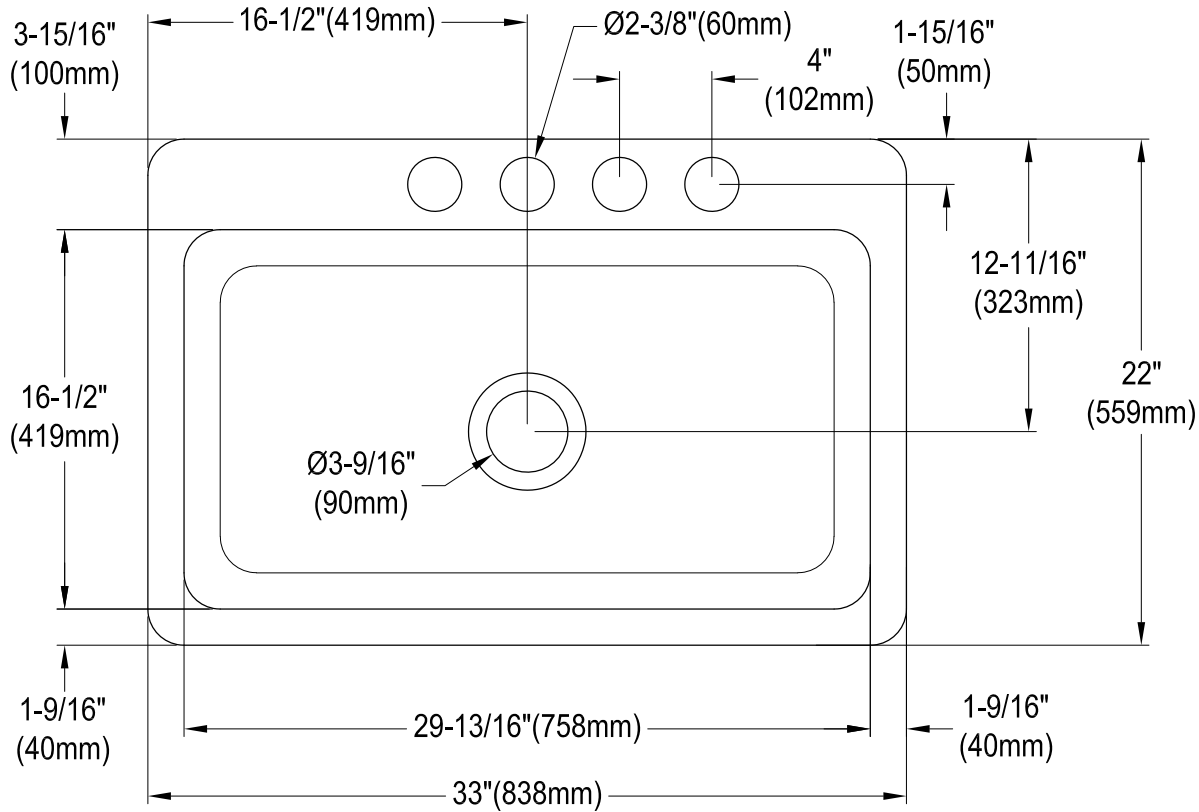

KGCKUS332291,7,8

Cast Iron Undermount Single Bowl Kitchen Sink, 4 Holes, (L)33" X (W)22" X (H)8-5/8"

Drain Hole Size (Scale 3:1)

KGCKUS332291,7,8

Spin and Lock Strainer, Stainless Steel