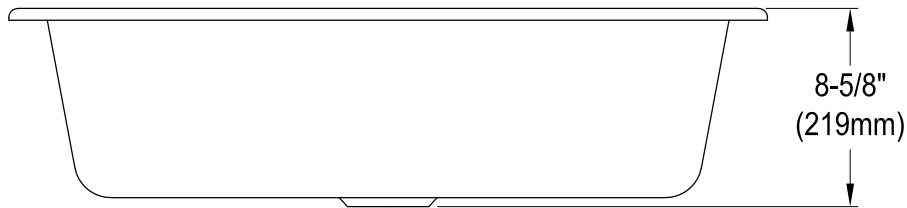

KGCKUS332291,7,8

Cast Iron Undermount Single Bowl Kitchen Sink, 4 Holes, (L)33" X (W)22" X (H)8-5/8"

Drain Hole Size (Scale 3:1)

KGCKUS332291,7,8

Spin and Lock Strainer, Stainless Steel