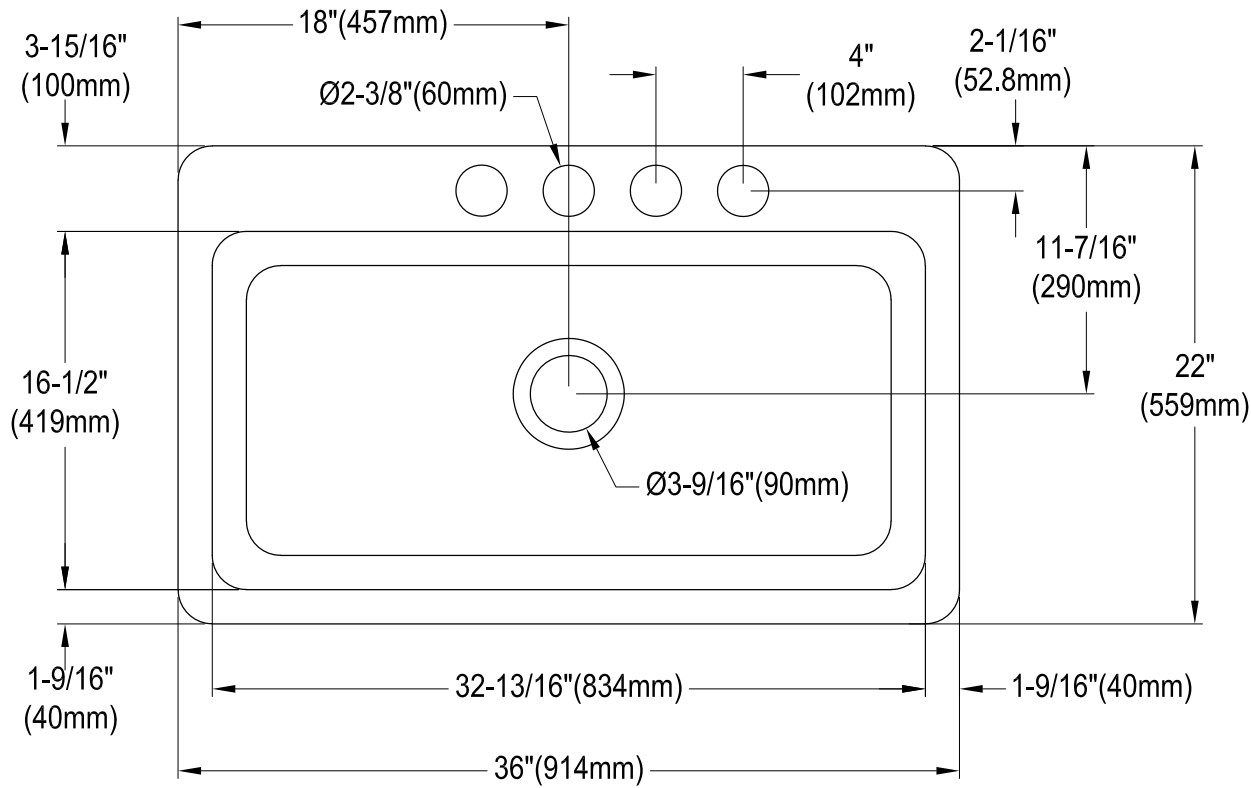

KGCKUS3622111,7,8

Cast Iron Undermount Single Bowl Kitchen Sink, 4 Holes, (L)36" X (W)22" X (H)10-5/8"

KGCKUS3622111,7,8

Spin and Lock Strainer, Stainless Steel