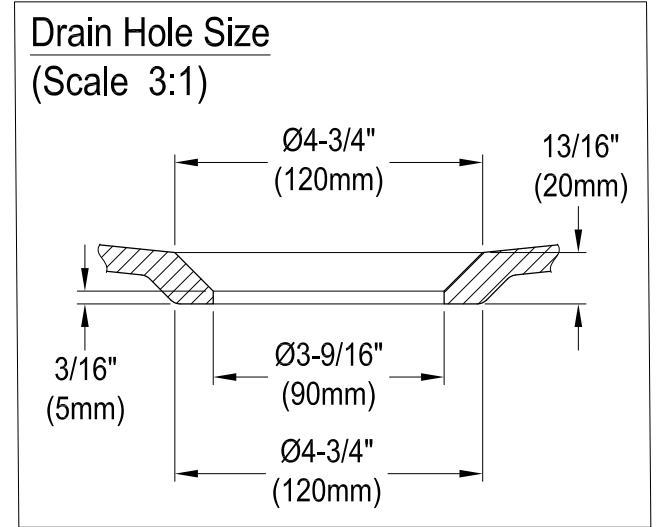

KGCKUS3622111,7,8

Cast Iron Undermount Single Bowl Kitchen Sink, 4 Holes, (L)36" X (W)22" X (H)10-5/8"

KGCKUS3622111,7,8

Spin and Lock Strainer, Stainless Steel