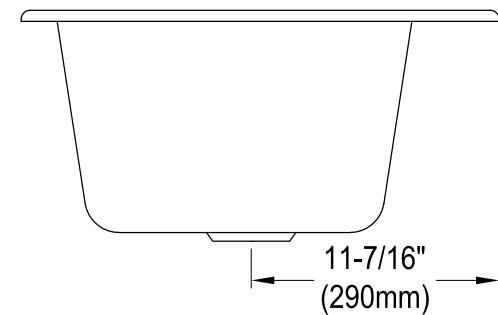

KGCKUS3622111,7,8

Cast Iron Undermount Single Bowl Kitchen Sink, 4 Holes, (L)36" X (W)22" X (H)10-5/8"

KGCKUS3622111,7,8

Spin and Lock Strainer, Stainless Steel