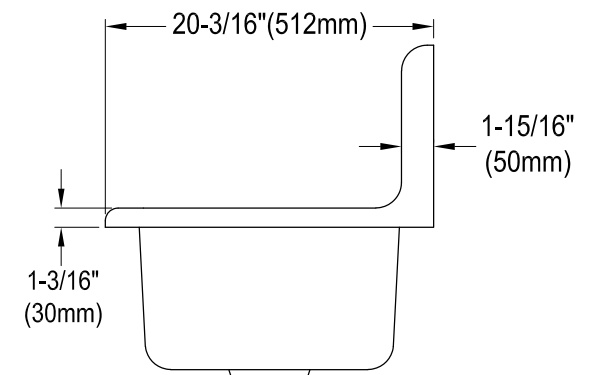

KGCKWS362011,7,8

Cast Iron Wall Mount Kitchen Sink, 2 Holes, (L)36" X (W)20-3/16" X (H)20-5/16"

Wall Hanger (2 pcs)

Drain Hole Size (Scale 3:1)

KGCKWS3620111,7,8

Spin and Lock Strainer, Stainless Steel