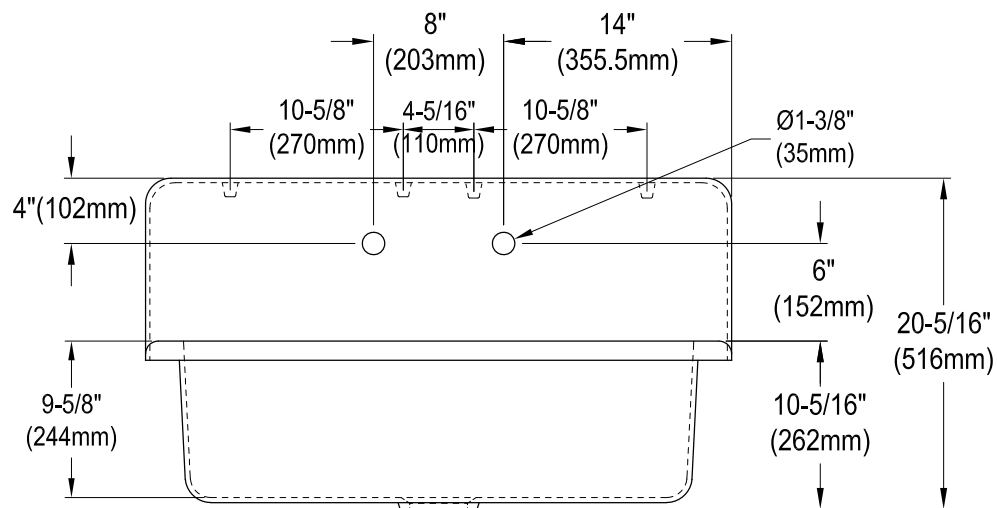

KGCKWS362011,7,8

Cast Iron Wall Mount Kitchen Sink, 2 Holes, (L)36" X (W)20-3/16" X (H)20-5/16"

Wall Hanger (2 pcs)

Drain Hole Size (Scale 3:1)

KGCKWS3620111,7,8

Spin and Lock Strainer, Stainless Steel