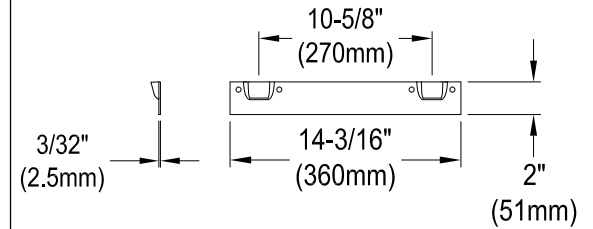

KGCKWS362011,7,8

Cast Iron Wall Mount Kitchen Sink, 2 Holes, (L)36" X (W)20-3/16" X (H)20-5/16"

Wall Hanger (2 pcs)

Drain Hole Size (Scale 3:1)

KGCKWS3620111,7,8

Spin and Lock Strainer, Stainless Steel