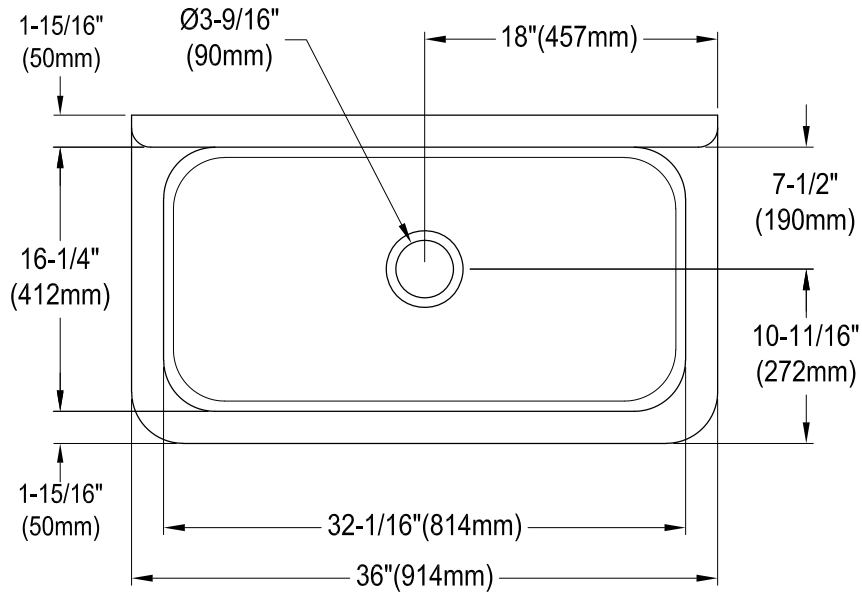

KGCKWS362011,7,8

Cast Iron Wall Mount Kitchen Sink, 2 Holes, (L)36" X (W)20-3/16" X (H)20-5/16"

Wall Hanger (2 pcs)

Drain Hole Size (Scale 3:1)

KGCKWS3620111,7,8

Spin and Lock Strainer, Stainless Steel