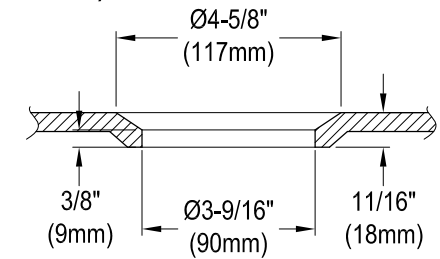

KGCKWS362011,7,8

Cast Iron Wall Mount Kitchen Sink, 2 Holes, (L)36" X (W)20-3/16" X (H)20-5/16"

Wall Hanger (2 pcs)

Drain Hole Size (Scale 3:1)

KGCKWS3620111,7,8

Spin and Lock Strainer, Stainless Steel