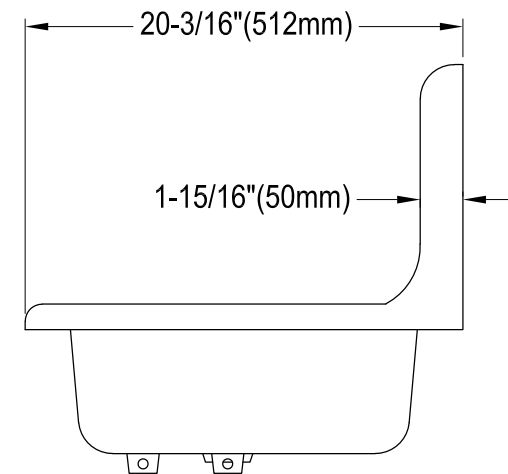

Wall Hanger (2 pcs)