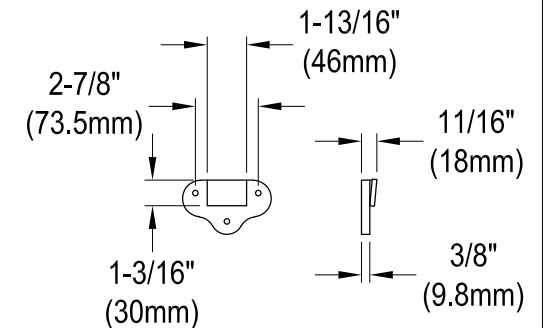

# KGCLWS3020191,7,8

Cast Iron Wall Mount Utility Sink, 2 Holes, (L)30" X (W)20-3/16" X (H)18-5/16"

## Drain Hole Size

Scale 2:1

# KGCLWS3020191,7,8

2" Utility Drain