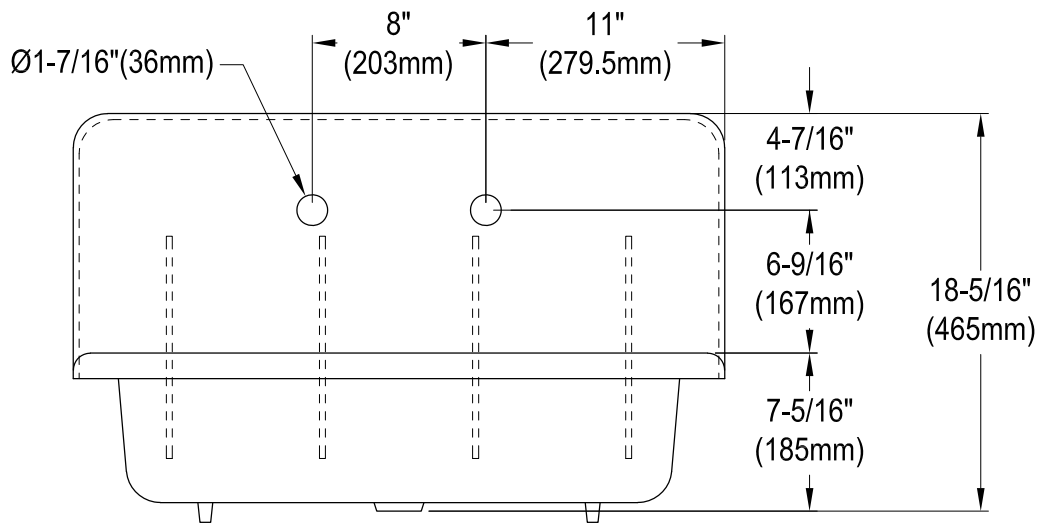

# KGCLWS3020191,7,8

Cast Iron Wall Mount Utility Sink, 2 Holes, (L)30" X (W)20-3/16" X (H)18-5/16"

## Drain Hole Size

Scale 2:1