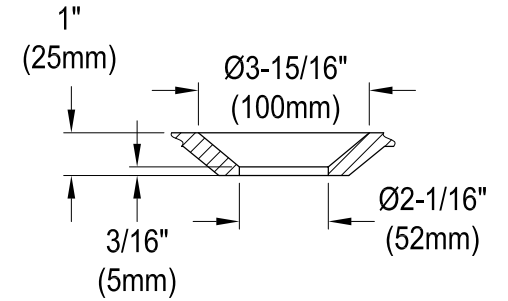

# KGCLWS3020191,7,8

Cast Iron Wall Mount Utility Sink, 2 Holes, (L)30" X (W)20-3/16" X (H)18-5/16"

## Drain Hole Size

Scale 2:1