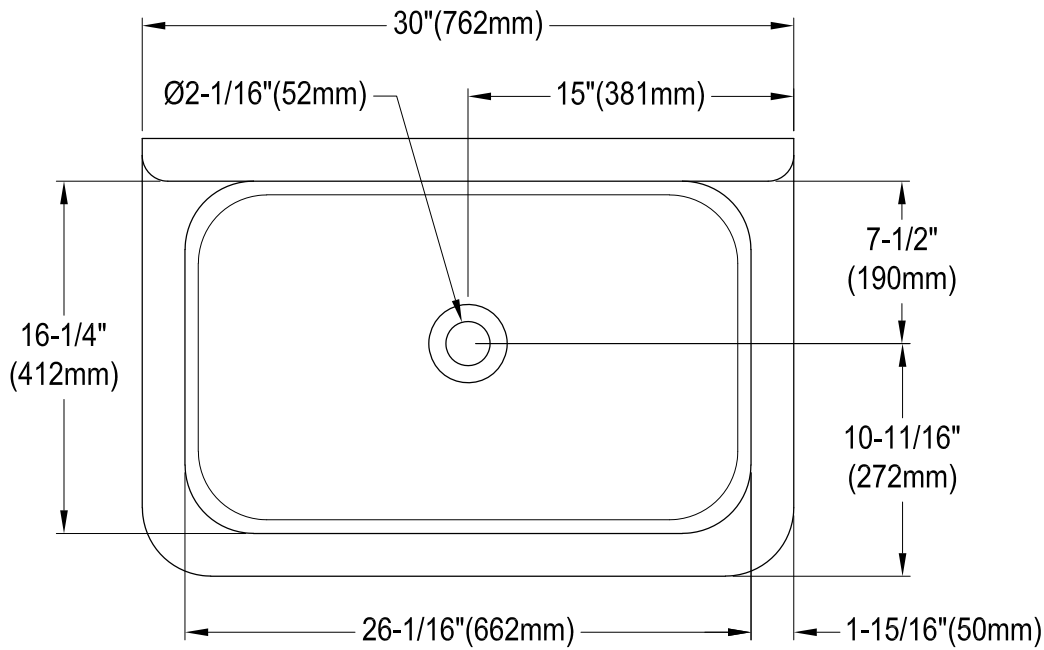

# KGCLWS3020191,7,8

Cast Iron Wall Mount Utility Sink, 2 Holes, (L)30" X (W)20-3/16" X (H)18-5/16"

## Drain Hole Size

Scale 2:1

# KGCLWS3020191,7,8

2" Utility Drain