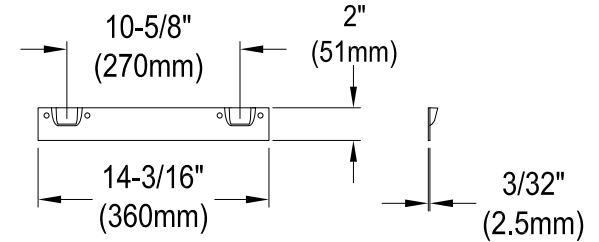

KGCLWS3620191,7,8

Cast Iron Single Bowl Wall Mount Sink, (L)36" X (W)20-3/16" X (H)18-5/16"

Wall Hanger (2 pcs)

Drain Hole Size (Scale 3:1)

KGCLWS3620191,7,8

2" Utility Drain