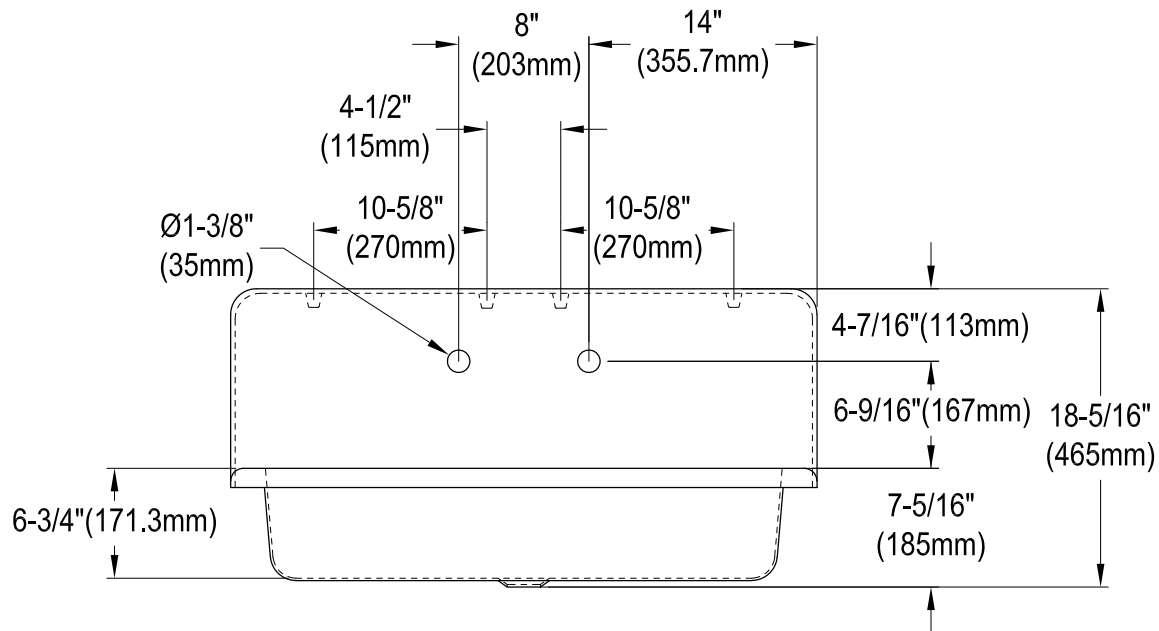

KGCLWS3620191,7,8

Cast Iron Single Bowl Wall Mount Sink, (L)36" X (W)20-3/16" X (H)18-5/16"

Wall Hanger (2 pcs)

Drain Hole Size (Scale 3:1)

KGCLWS3620191,7,8

2" Utility Drain