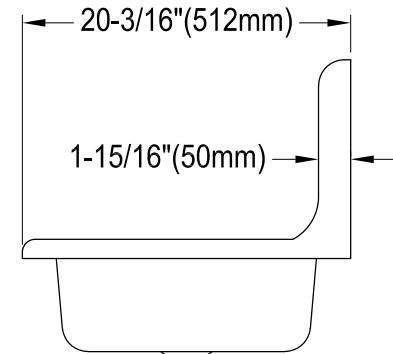

KGCLWS3620191,7,8

Cast Iron Single Bowl Wall Mount Sink, (L)36" X (W)20-3/16" X (H)18-5/16"

Wall Hanger (2 pcs)

Drain Hole Size (Scale 3:1)

KGCLWS3620191,7,8

2" Utility Drain