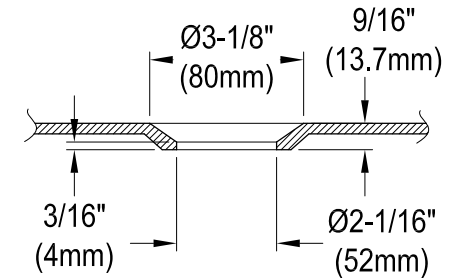

KGCLWS3620191,7,8

Cast Iron Single Bowl Wall Mount Sink, (L)36" X (W)20-3/16" X (H)18-5/16"

Wall Hanger (2 pcs)

Drain Hole Size (Scale 3:1)

KGCLWS3620191,7,8

2" Utility Drain