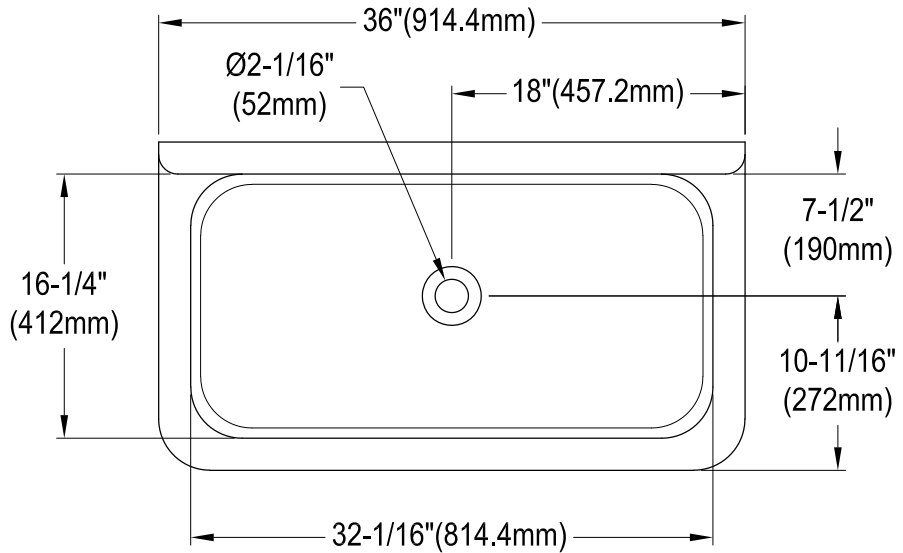

KGCLWS3620191,7,8

Cast Iron Single Bowl Wall Mount Sink, (L)36" X (W)20-3/16" X (H)18-5/16"

Wall Hanger (2 pcs)

Drain Hole Size (Scale 3:1)

KGCLWS3620191,7,8

2" Utility Drain