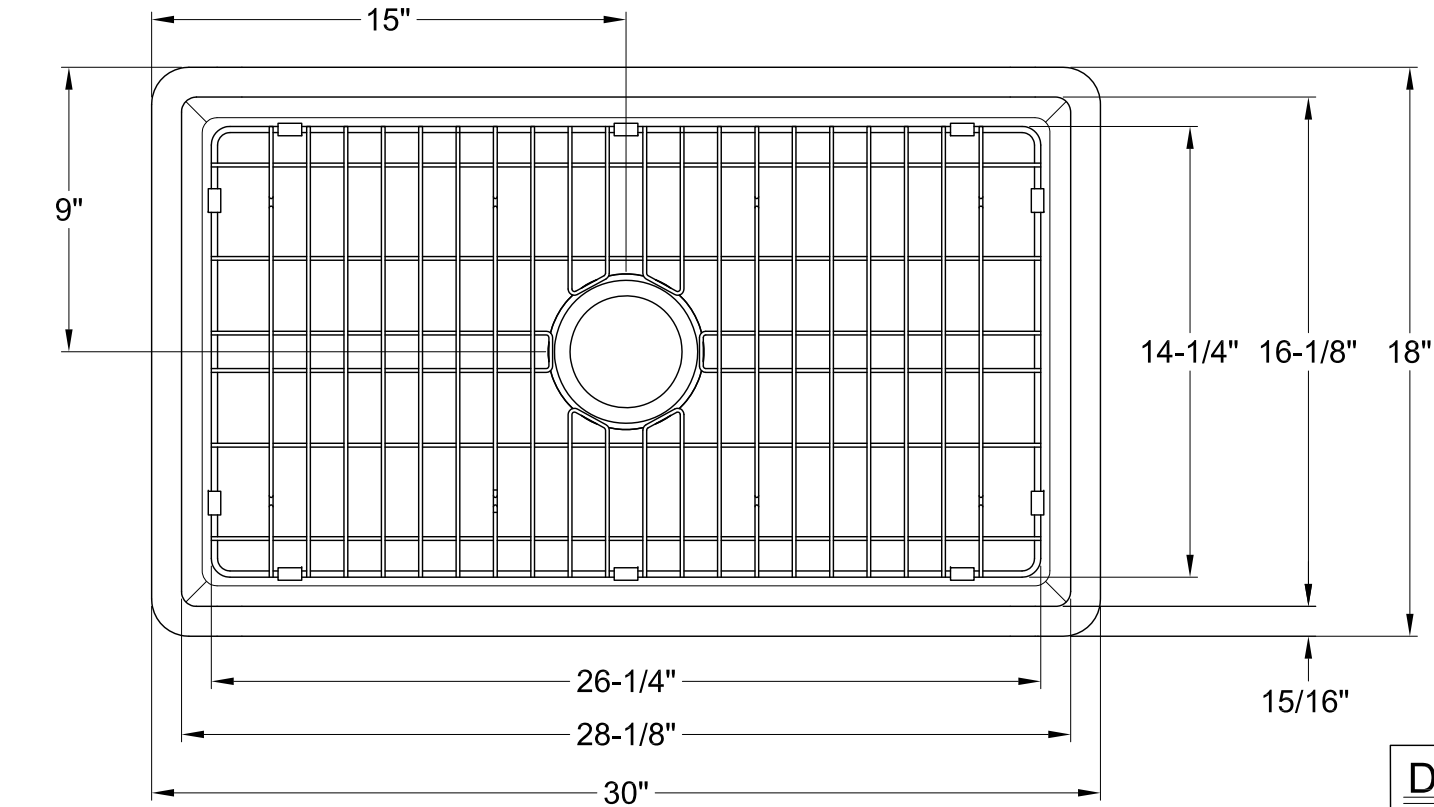

KGKFA301810CD

Solid Surface White Stone Farmhouse Single Bowl Kitchen Sink Combo

Drainer