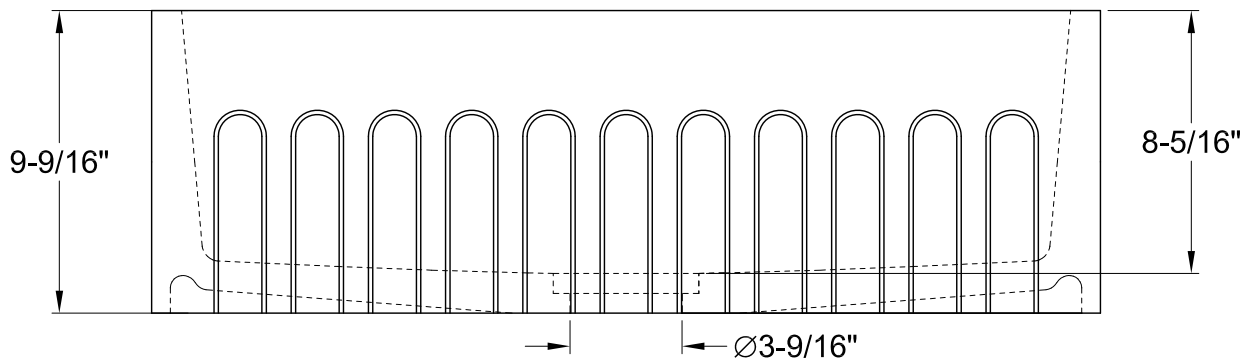

KGKFA301810CD

Solid Surface White Stone Farmhouse Single Bowl Kitchen Sink Combo

Drainer