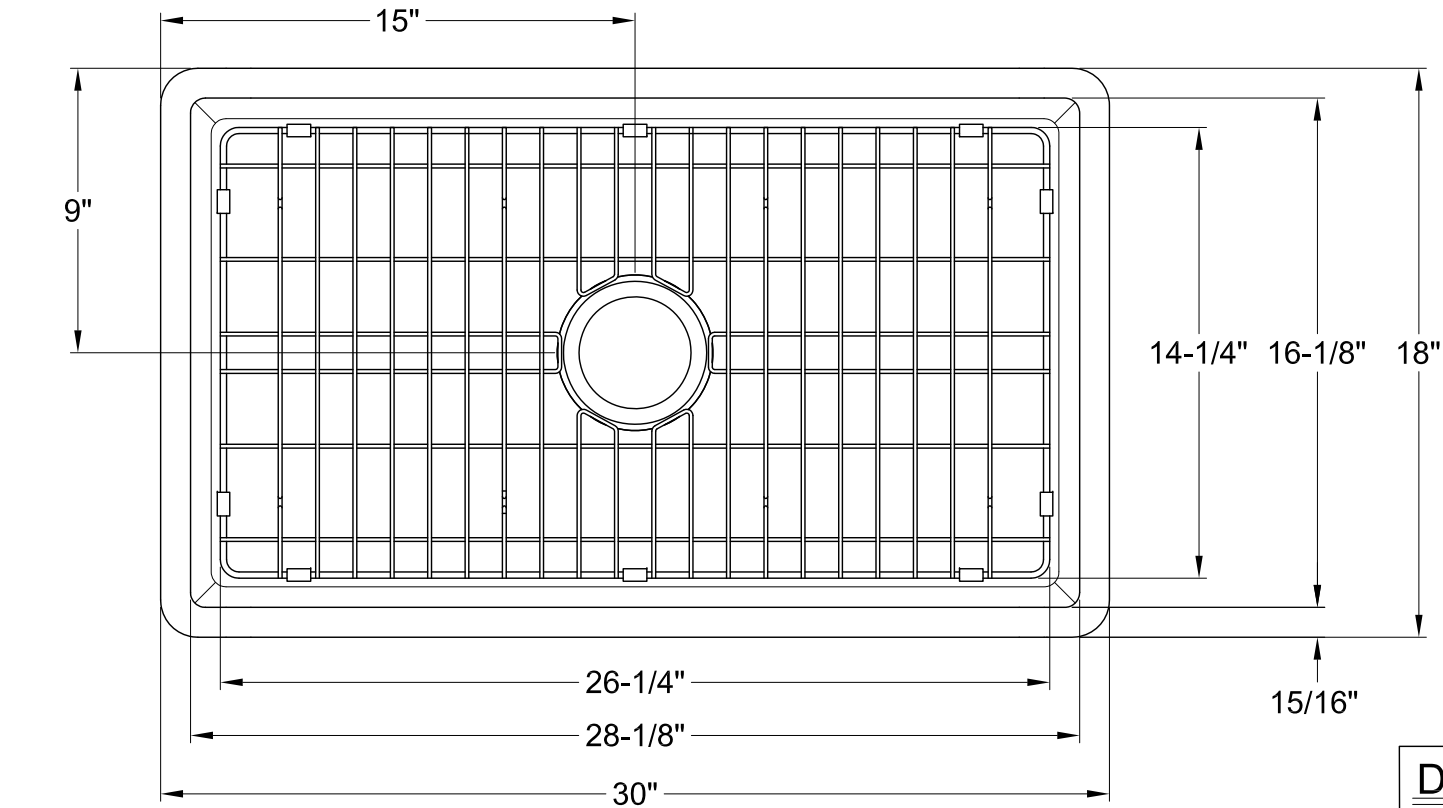

KGKFA301810LD

Solid Surface White Stone Farmhouse Single Bowl Kitchen Sink Combo

Drainer