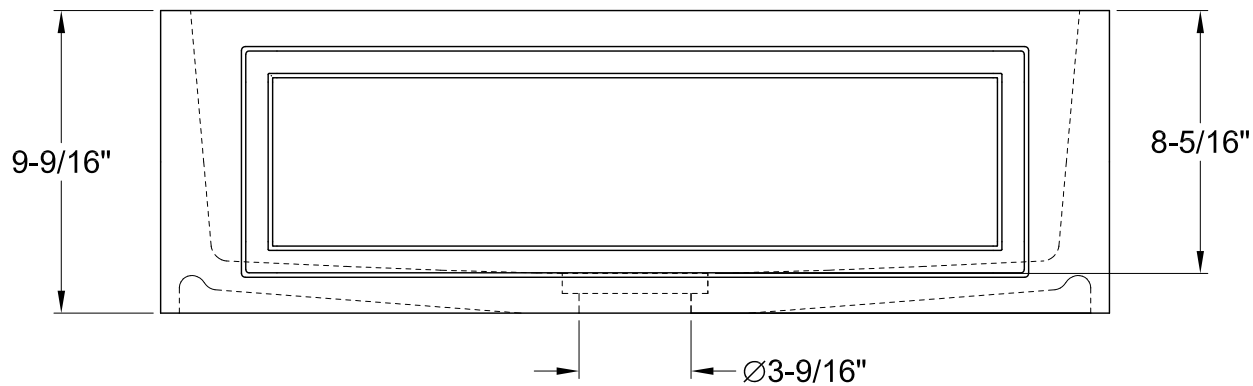

KGKFA301810LD

Solid Surface White Stone Farmhouse Single Bowl Kitchen Sink Combo

Drainer