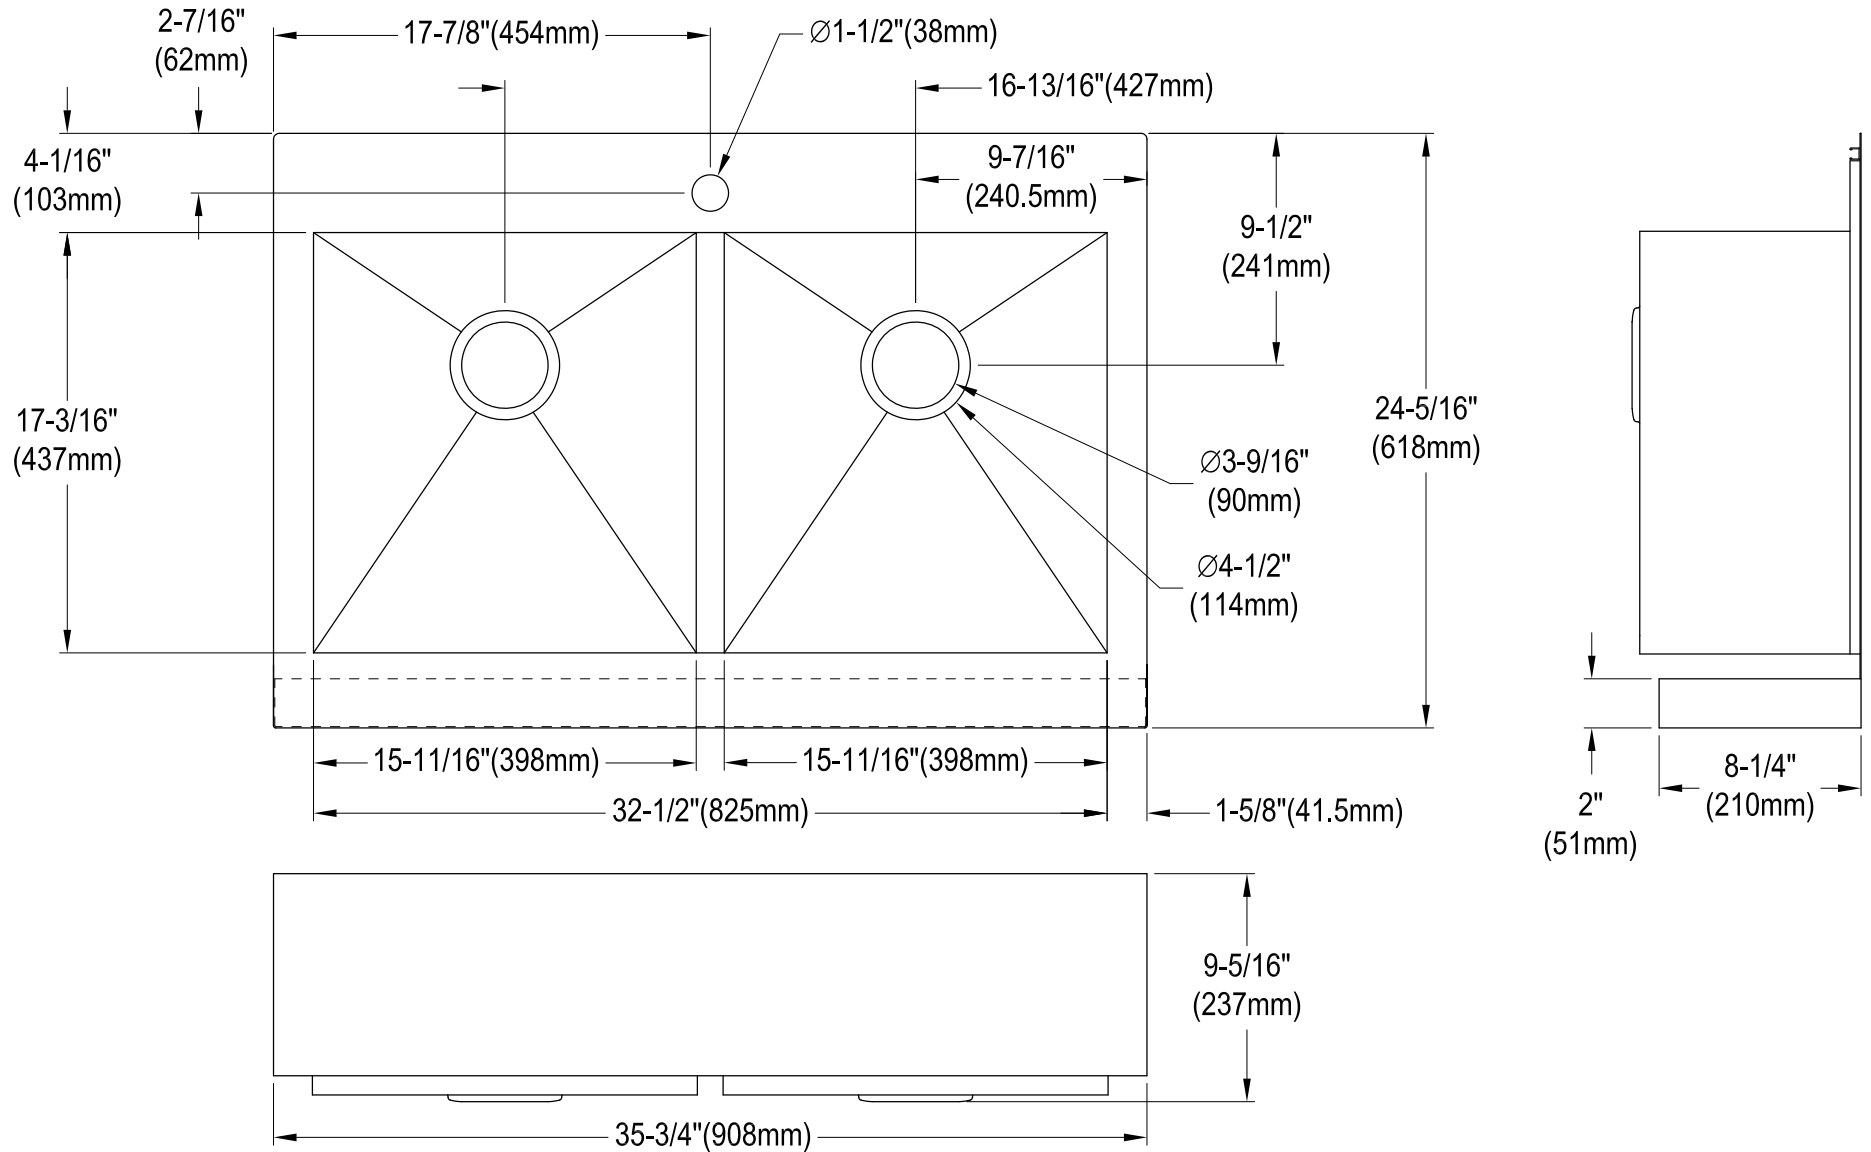

# KGKTDF3624911,7,8

Stainless Steel Farmhouse Self-Rimming Double Bowl Kitchen Sink, 1 Hole, (L)35-3/4" X (W)24-5/16" X (H)9-5/16"

	Depth	SS Type	Thickness
Sink Body	9-5/16"	18-10 304 Grade	1.05mm(18G)
Front Apron	8-1/4"	18-10 304 Grade	1.05mm(18G)

# KGKTDF3624911,7,8

Spin and Lock Strainer, Stainless Steel