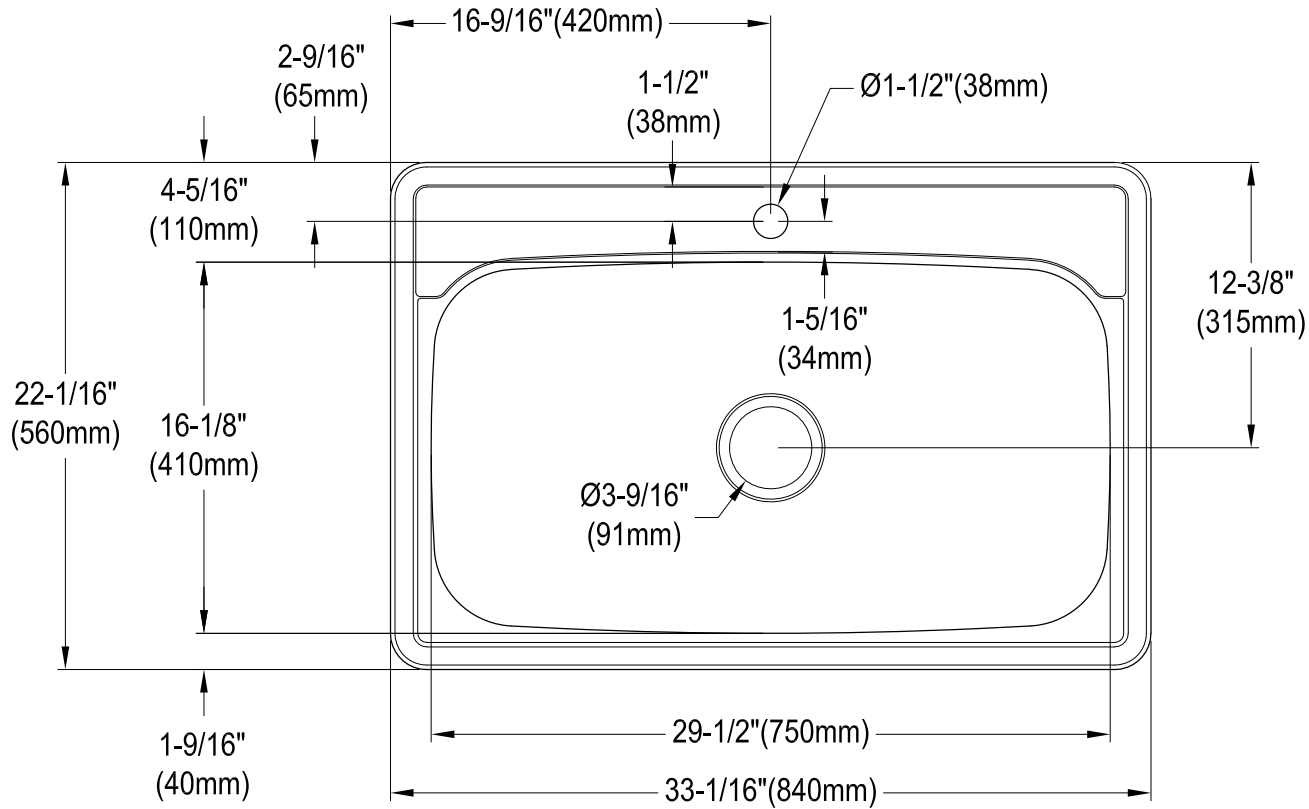

KGKTS33229011,7,8

Stainless Steel Self-Rimming Single Bowl Kitchen Sink, (L)33-1/16" X (W)22-1/16" X (H)9-5/16"

Bowl Depth	SS Type	Thickness
9"	18-10 304 Grade	1.05mm(18G)

KGKTS33229011,7,8

Spin and Lock Strainer, Stainless Steel