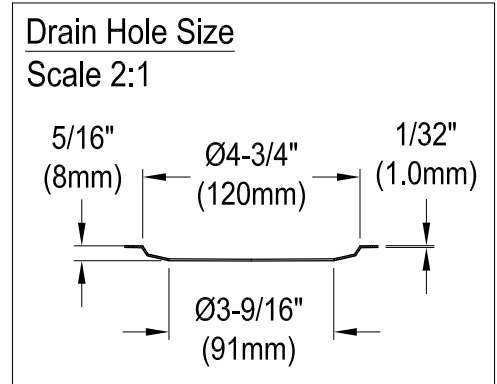

KGKTS33229011,7,8

Stainless Steel Self-Rimming Single Bowl Kitchen Sink, (L)33-1/16" X (W)22-1/16" X (H)9-5/16"

Bowl Depth	SS Type	Thickness
9"	18-10 304 Grade	1.05mm(18G)

KGKTS33229011,7,8

Spin and Lock Strainer, Stainless Steel