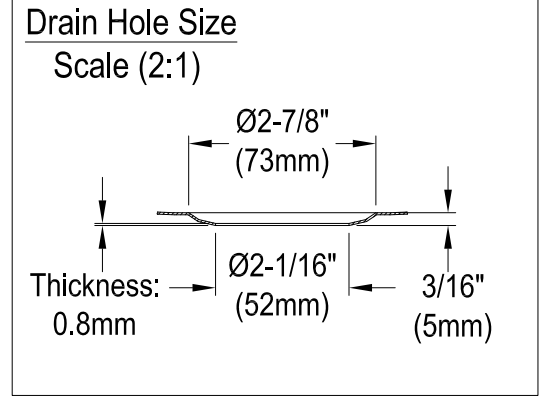

KGKUS161681,7,8

Stainless Steel Undermount Single Bowl Bar Sink, (L)16" X (W)16" X (H)8-3/16"

Bowl Depth	SS Type	Thickness
8"	18-10 304 Grade	1.05mm(18G)

Section A-A

KGKUS161681,7,8

2" Utility Drain