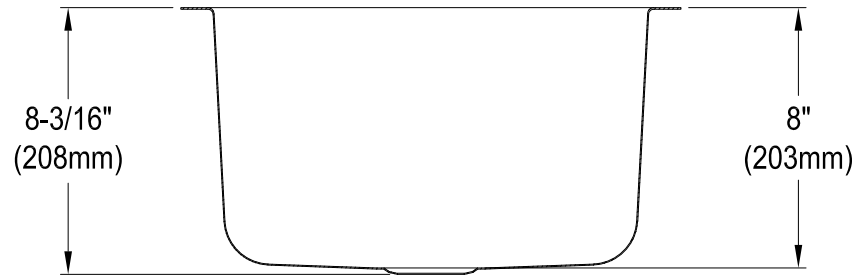

KGKUS161681,7,8

Stainless Steel Undermount Single Bowl Bar Sink, (L)16" X (W)16" X (H)8-3/16"

Bowl Depth	SS Type	Thickness
8"	18-10 304 Grade	1.05mm(18G)

Section A-A

KGKUS161681,7,8

2" Utility Drain