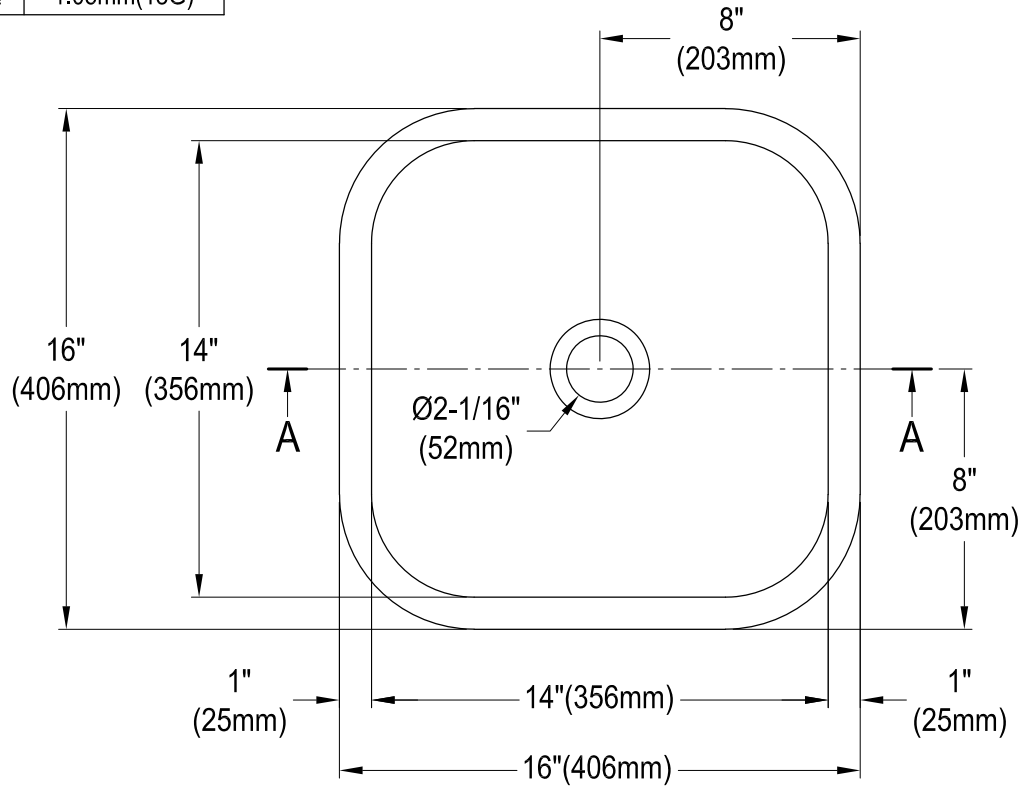

KGKUS161681,7,8

Stainless Steel Undermount Single Bowl Bar Sink, (L)16" X (W)16" X (H)8-3/16"

Bowl Depth	SS Type	Thickness
8"	18-10 304 Grade	1.05mm(18G)

Section A-A

KGKUS161681,7,8

2" Utility Drain