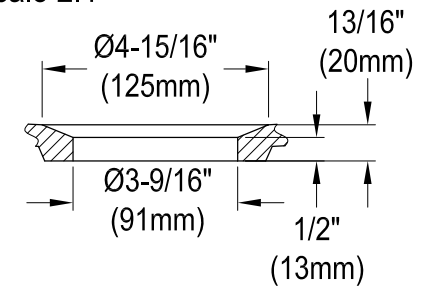

KGPF311910EBC, YBC, KBC

Fireclay Farmhouse Single Bowl Sink

Drain Hole Size

Scale 2:1

Strainer