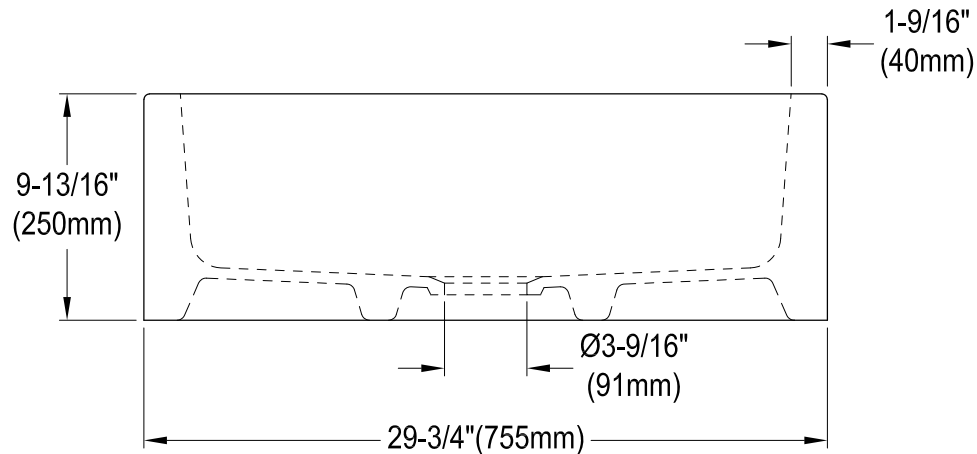

KGPF311910EBC, YBC, KBC

Fireclay Farmhouse Single Bowl Sink

Drain Hole Size

Scale 2:1

Strainer