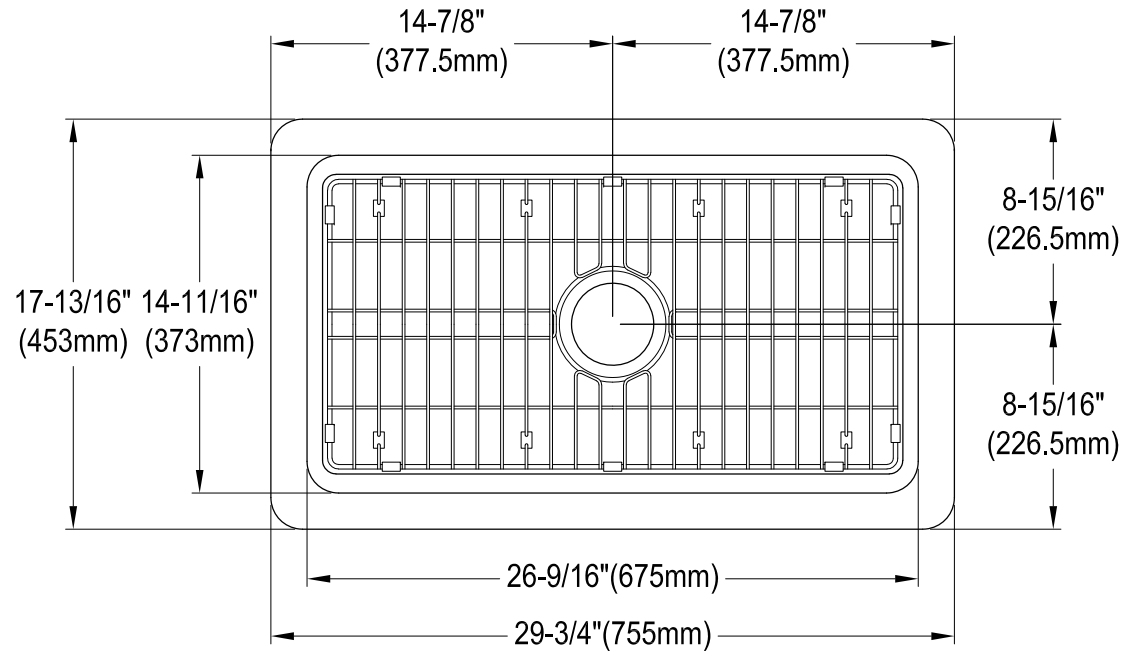

KGPF311910EBC, YBC, KBC

Fireclay Farmhouse Single Bowl Sink

Drain Hole Size

Scale 2:1

Strainer