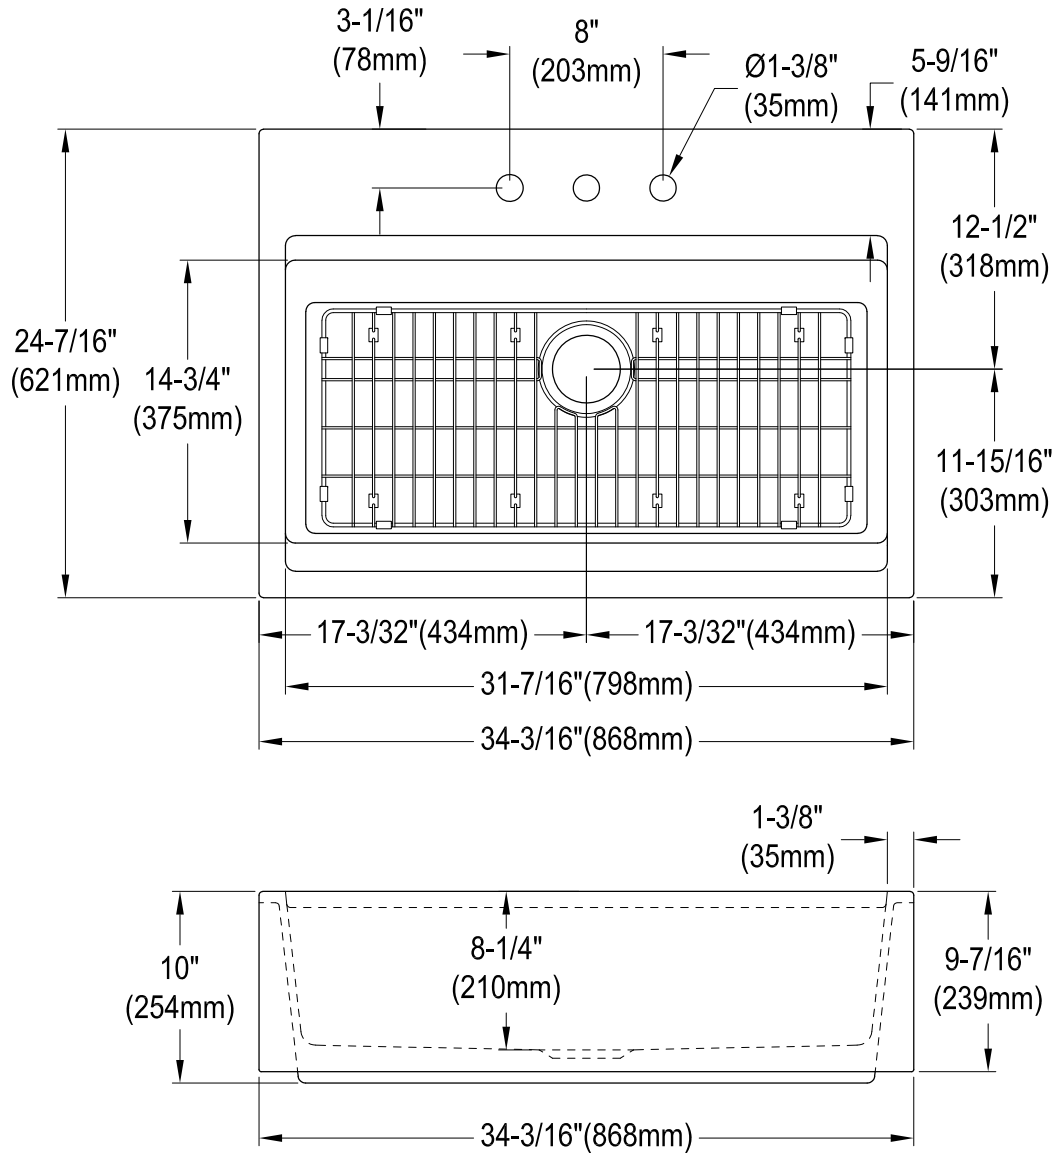

KGPF342410Y38E

Fireclay Farmhouse Single Bowl Sink

Drain Hole Size

Scale 2:1

Strainer