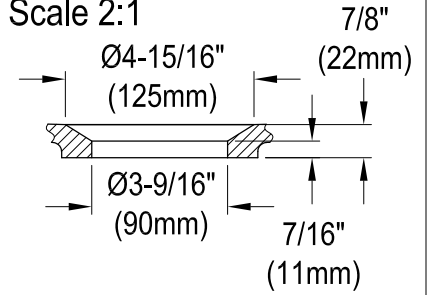

KGPF342410Y38E

Fireclay Farmhouse Single Bowl Sink

Drain Hole Size

Scale 2:1

Strainer