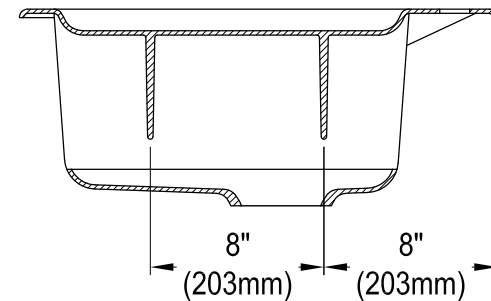

# KGT33229D41,7,8

Cast Iron Self-Rimming Double Bowl Kitchen Sink, 4 Holes, (L)33" X (W)22" X (D)9-1/16"

Section A-A

Section B-B