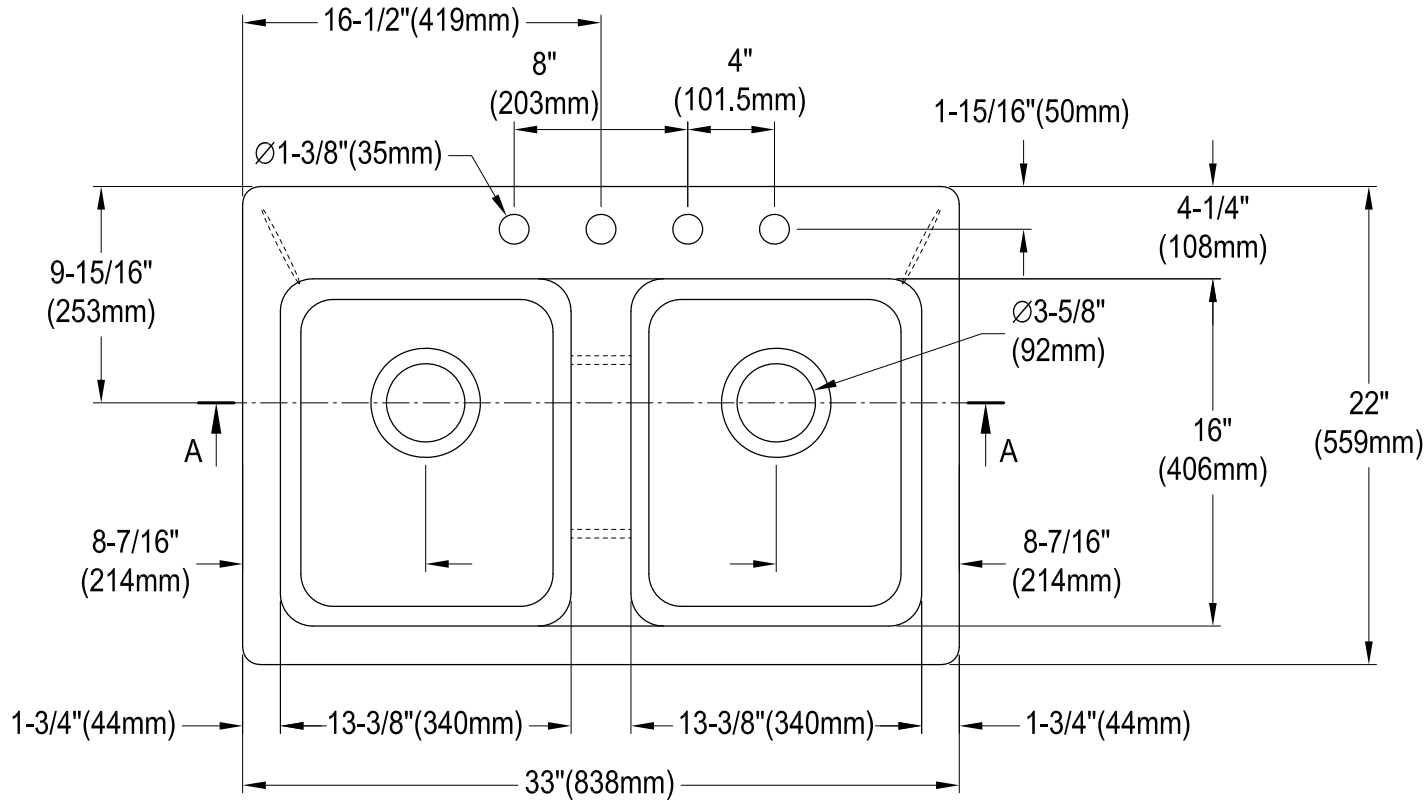

# KGT33229D41,7,8

Cast Iron Self-Rimming Double Bowl Kitchen Sink, 4 Holes, (L)33" X (W)22" X (D)9-1/16"

Section A-A

Section B-B

# KGT33229D41,7,8

Spin and Lock Strainer, Stainless Steel (2 Pcs /Set)