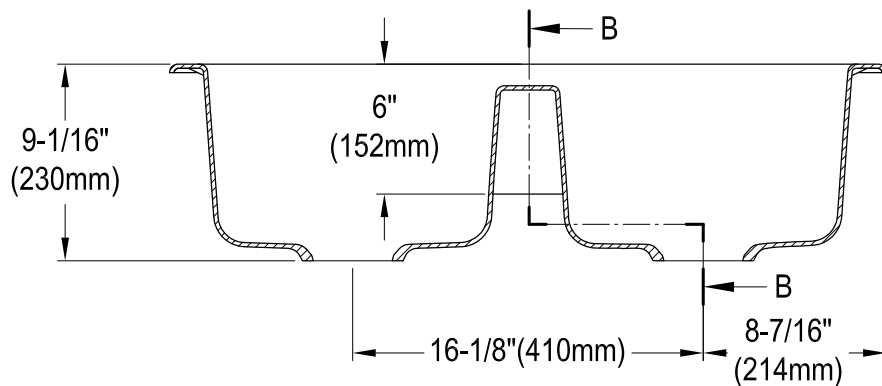

# KGT33229D41,7,8

Cast Iron Self-Rimming Double Bowl Kitchen Sink, 4 Holes, (L)33" X (W)22" X (D)9-1/16"

Section A-A

Section B-B

# KGT33229D41,7,8

Spin and Lock Strainer, Stainless Steel (2 Pcs /Set)