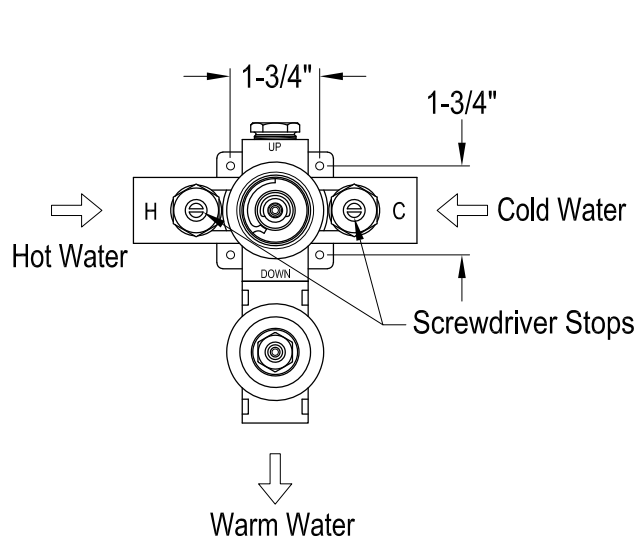

# KS36310,20,50,80V

Thermostatic Valve Only with Volume Control

## Bracket