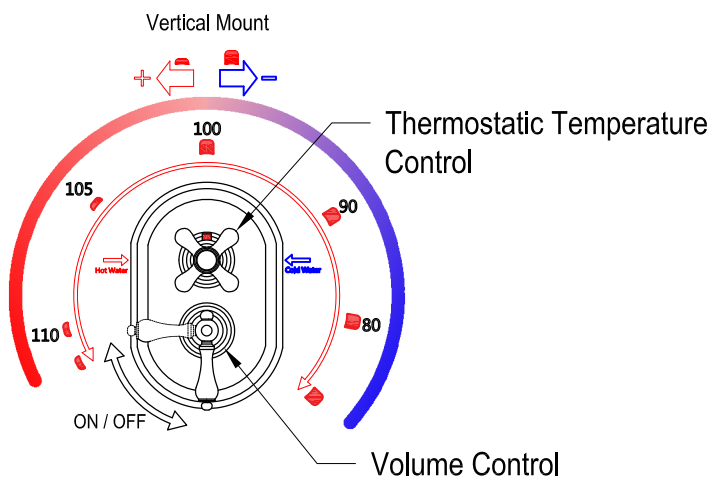

# KS36310,20,50,80V

Thermostatic Valve Only with Volume Control