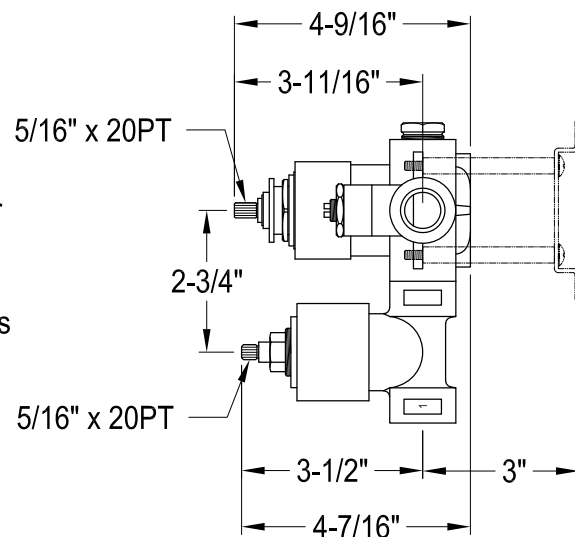

# KS36310,20,50,80V

Thermostatic Valve Only with Volume Control

## Bracket