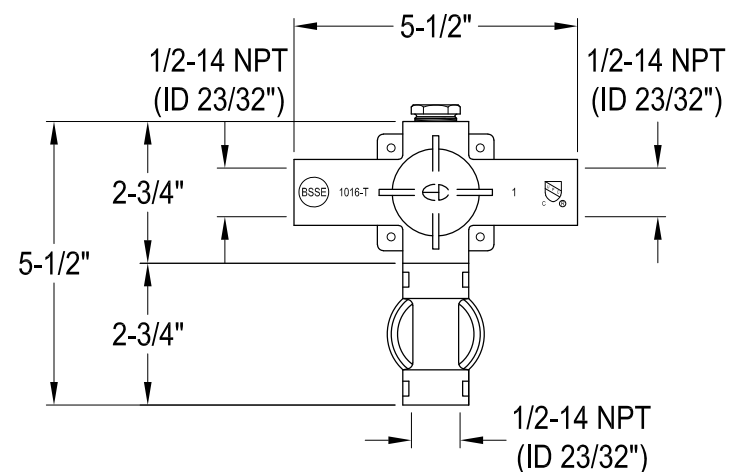

# KS36310,20,50,80V

Thermostatic Valve Only with Volume Control

## Bracket