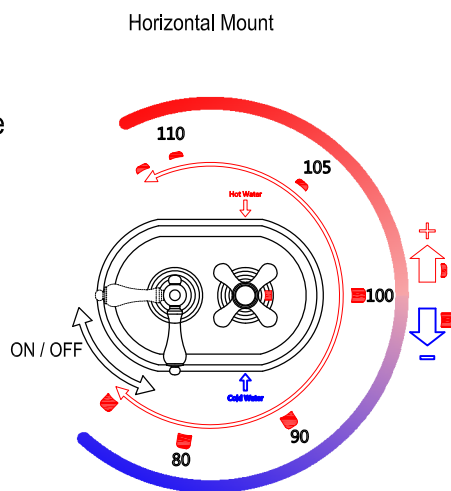

# KS36310,20,50,80V

Thermostatic Valve Only with Volume Control

## Bracket