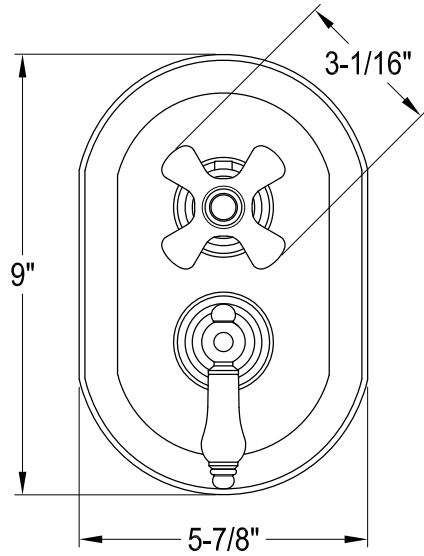

KS36300, 10, 20, 30, 50, 70, 80PL

Thermostatic Mixer Valve Tub & Shower Faucet

KS36310,20,50,80V

Thermostatic Valve Only With Volume Control