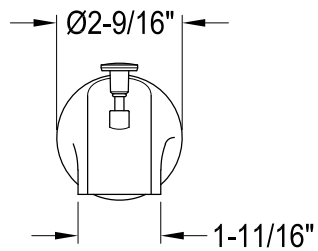

KS36300, 10, 20, 30, 50, 70, 80PL

Thermostatic Mixer Valve Tub & Shower Faucet

KS36310,20,50,80V

Thermostatic Valve Only With Volume Control