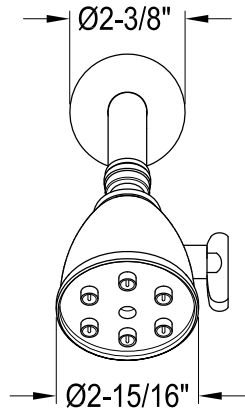

KS36300, 10, 20, 30, 50, 70, 80PL

Thermostatic Mixer Valve Tub & Shower Faucet

KS36310,20,50,80V

Thermostatic Valve Only With Volume Control