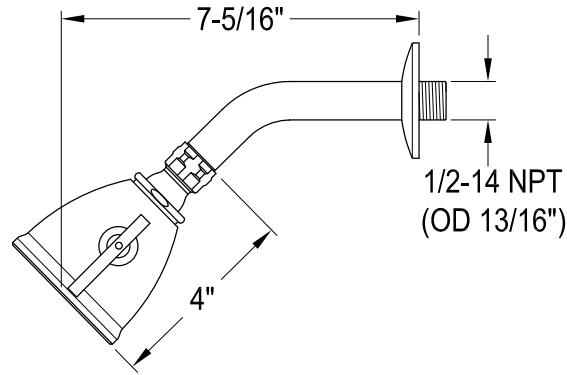

KS36300, 10, 20, 30, 50, 70, 80PL

Thermostatic Mixer Valve Tub & Shower Faucet

KS36310,20,50,80V

Thermostatic Valve Only With Volume Control