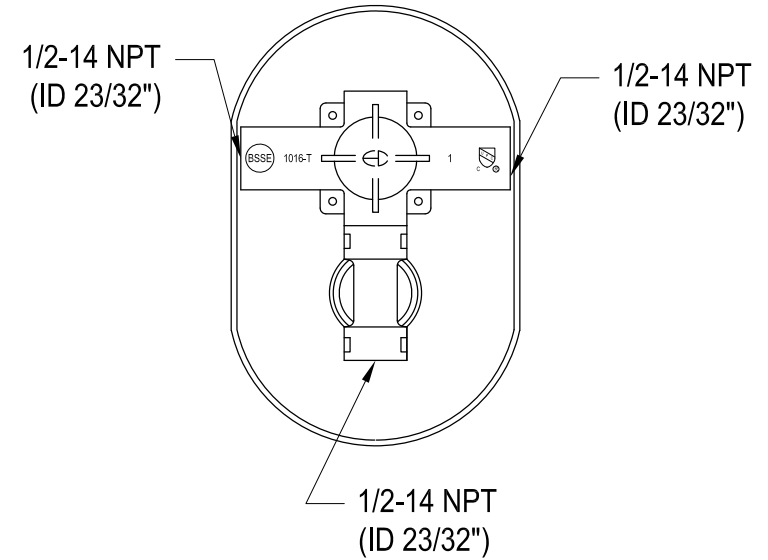

KS36300, 10, 20, 30, 50, 70, 80PL

Thermostatic Mixer Valve Tub & Shower Faucet

KS36310,20,50,80V

Thermostatic Valve Only With Volume Control