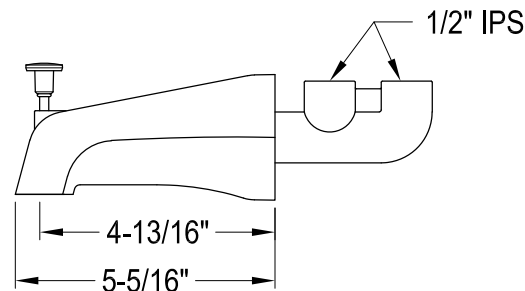

KS36300, 10, 20, 30, 50, 70, 80PL

Thermostatic Mixer Valve Tub & Shower Faucet

KS36310,20,50,80V

Thermostatic Valve Only With Volume Control