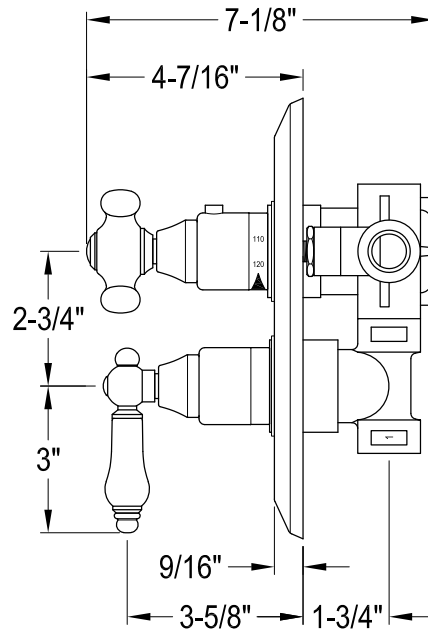

KS36300, 10, 20, 30, 50, 70, 80PL

Thermostatic Mixer Valve Tub & Shower Faucet

KS36310,20,50,80V

Thermostatic Valve Only With Volume Control