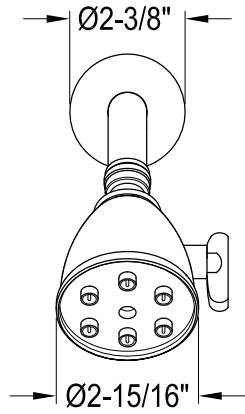

KS36300, 10, 20, 30, 50, 70, 80AL

Thermostatic Mixer Valve Tub & Shower Faucet

KS36310,20,50,80V

Thermostatic Valve Only With Volume Control