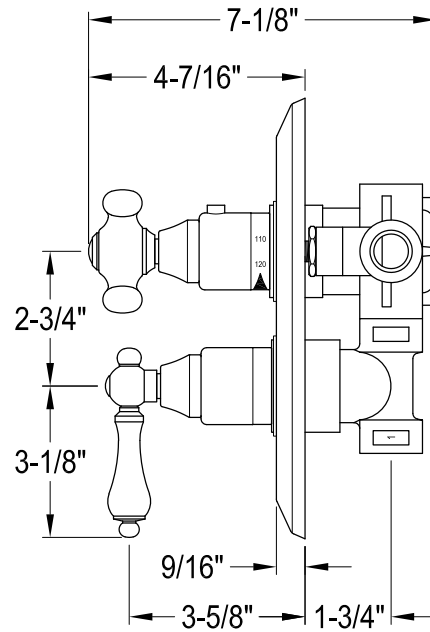

KS36300, 10, 20, 30, 50, 70, 80AL

Thermostatic Mixer Valve Tub & Shower Faucet

KS36310,20,50,80V

Thermostatic Valve Only With Volume Control