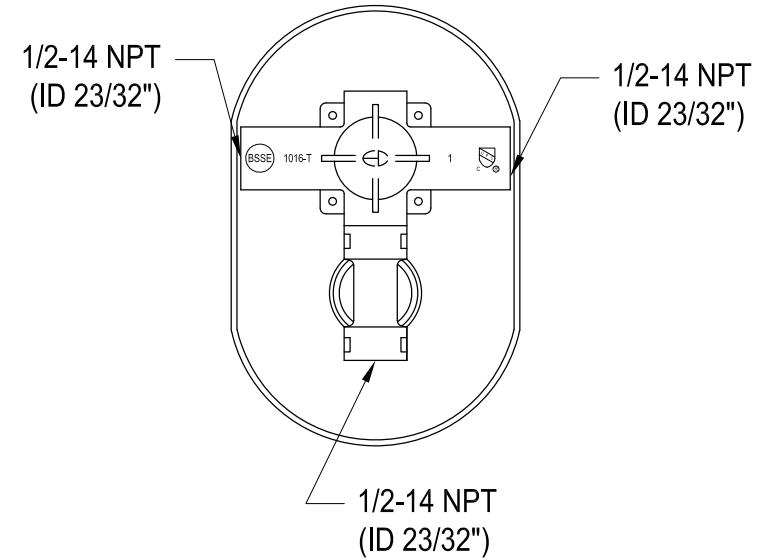

KS36300, 10, 20, 30, 50, 70, 80AL

Thermostatic Mixer Valve Tub & Shower Faucet

KS36310,20,50,80V

Thermostatic Valve Only With Volume Control