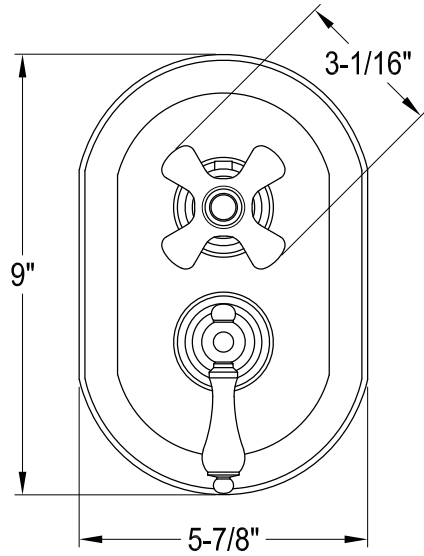

KS36300, 10, 20, 30, 50, 70, 80AL

Thermostatic Mixer Valve Tub & Shower Faucet

KS36310,20,50,80V

Thermostatic Valve Only With Volume Control