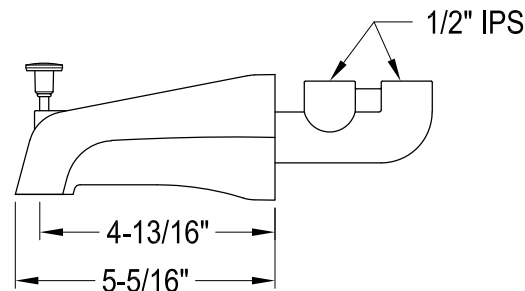

KS36300, 10, 20, 30, 50, 70, 80AL

Thermostatic Mixer Valve Tub & Shower Faucet

KS36310,20,50,80V

Thermostatic Valve Only With Volume Control