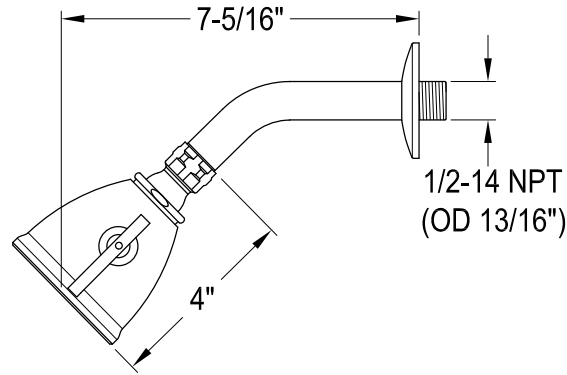

KS36300, 10, 20, 30, 50, 70, 80AL

Thermostatic Mixer Valve Tub & Shower Faucet

KS36310,20,50,80V

Thermostatic Valve Only With Volume Control