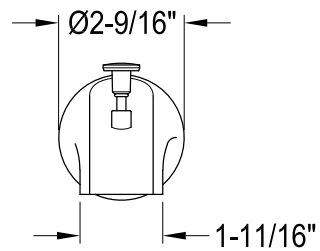

KS36300, 10, 20, 30, 50, 70, 80AL

Thermostatic Mixer Valve Tub & Shower Faucet

KS36310,20,50,80V

Thermostatic Valve Only With Volume Control