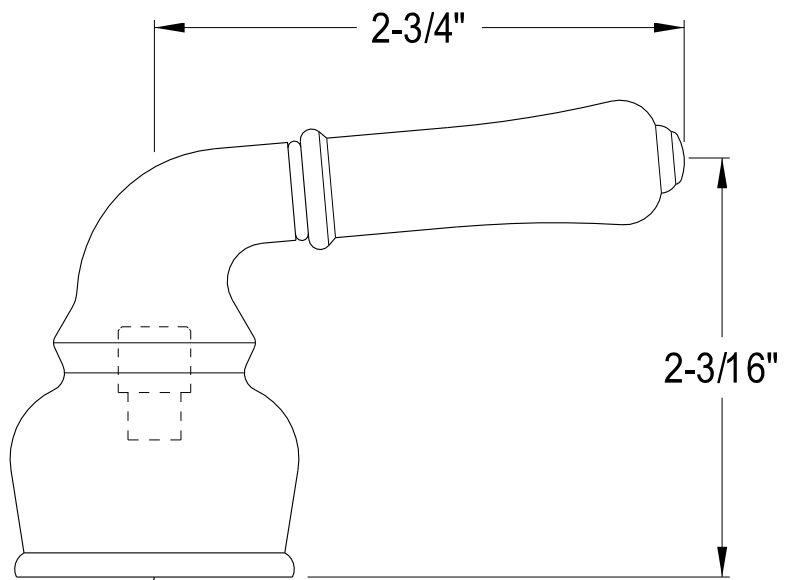

KSH2951, 2, 4, 5, 7, 8, 9C

Lever Handle, Cold

3/8" x 30PT