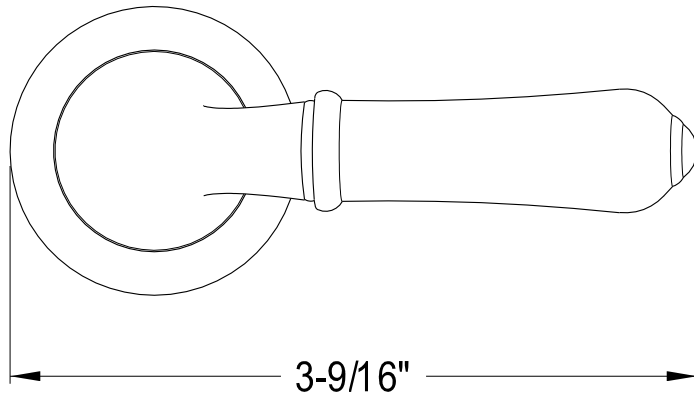

KSH2951, 2, 4, 5, 7, 8, 9C

Lever Handle, Cold

3/8" x 30PT