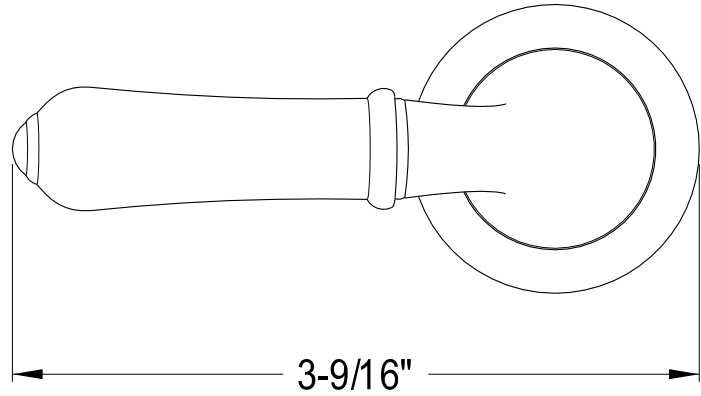

KSH2951, 2, 4, 5, 7, 8, 9H

Lever Handle, Hot

3/8" x 30PT