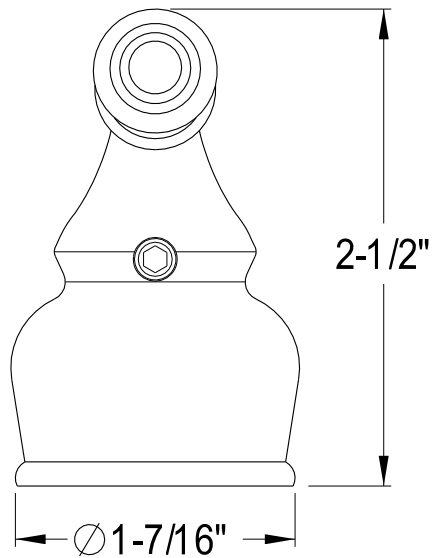

KSH2951, 2, 4, 5, 7, 8, 9H

Lever Handle, Hot

3/8" x 30PT