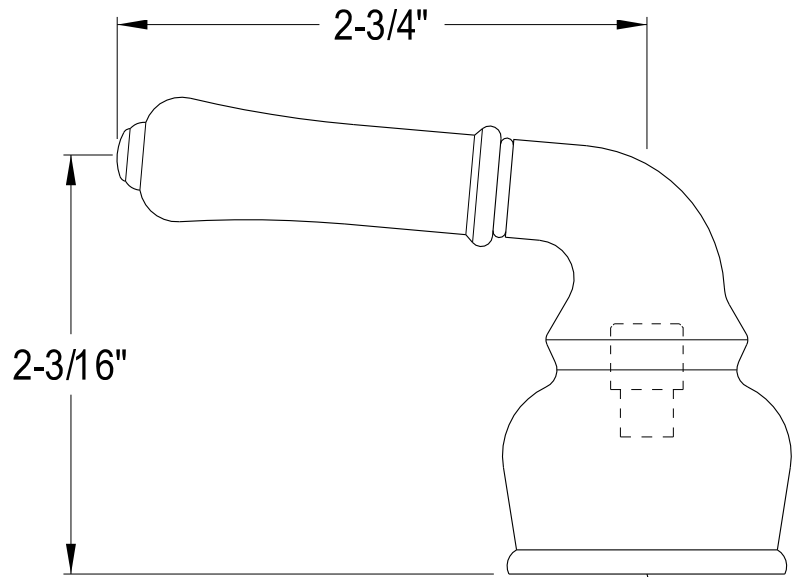

KSH2951, 2, 4, 5, 7, 8, 9H

Lever Handle, Hot

3/8" x 30PT