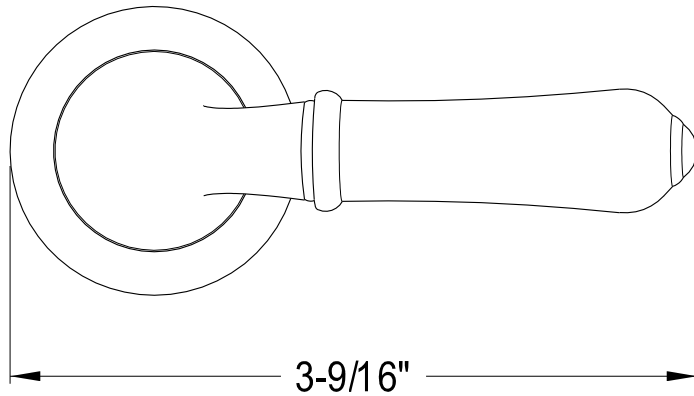

# KSH2951, 2, 4, 5, 7, 8, 9C

Lever Handle, Cold

3/8" x 30PT