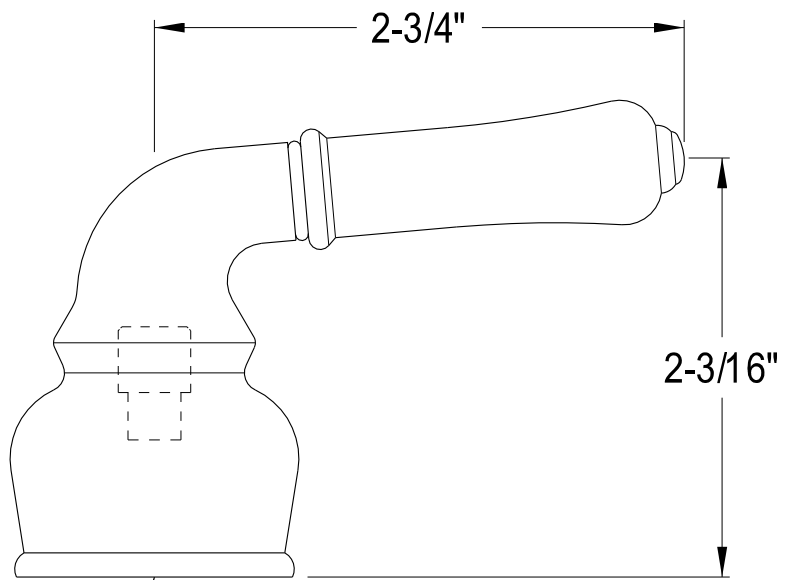

# KSH2951, 2, 4, 5, 7, 8, 9C

Lever Handle, Cold

3/8" x 30PT