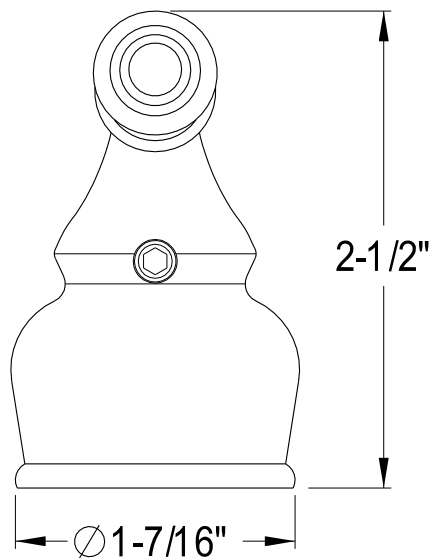

KSH2951, 2, 4, 5, 7, 8, 9H

Lever Handle, Hot

3/8" x 30PT