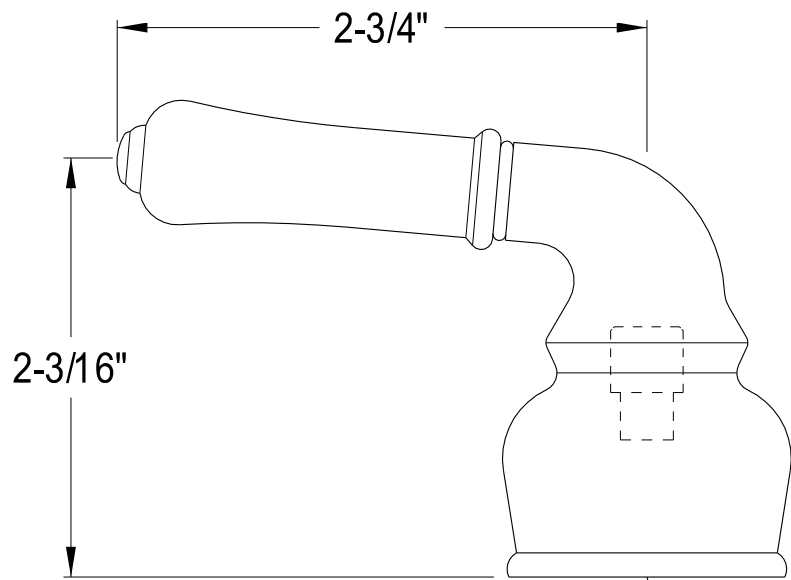

KSH2951, 2, 4, 5, 7, 8, 9H

Lever Handle, Hot

3/8" x 30PT